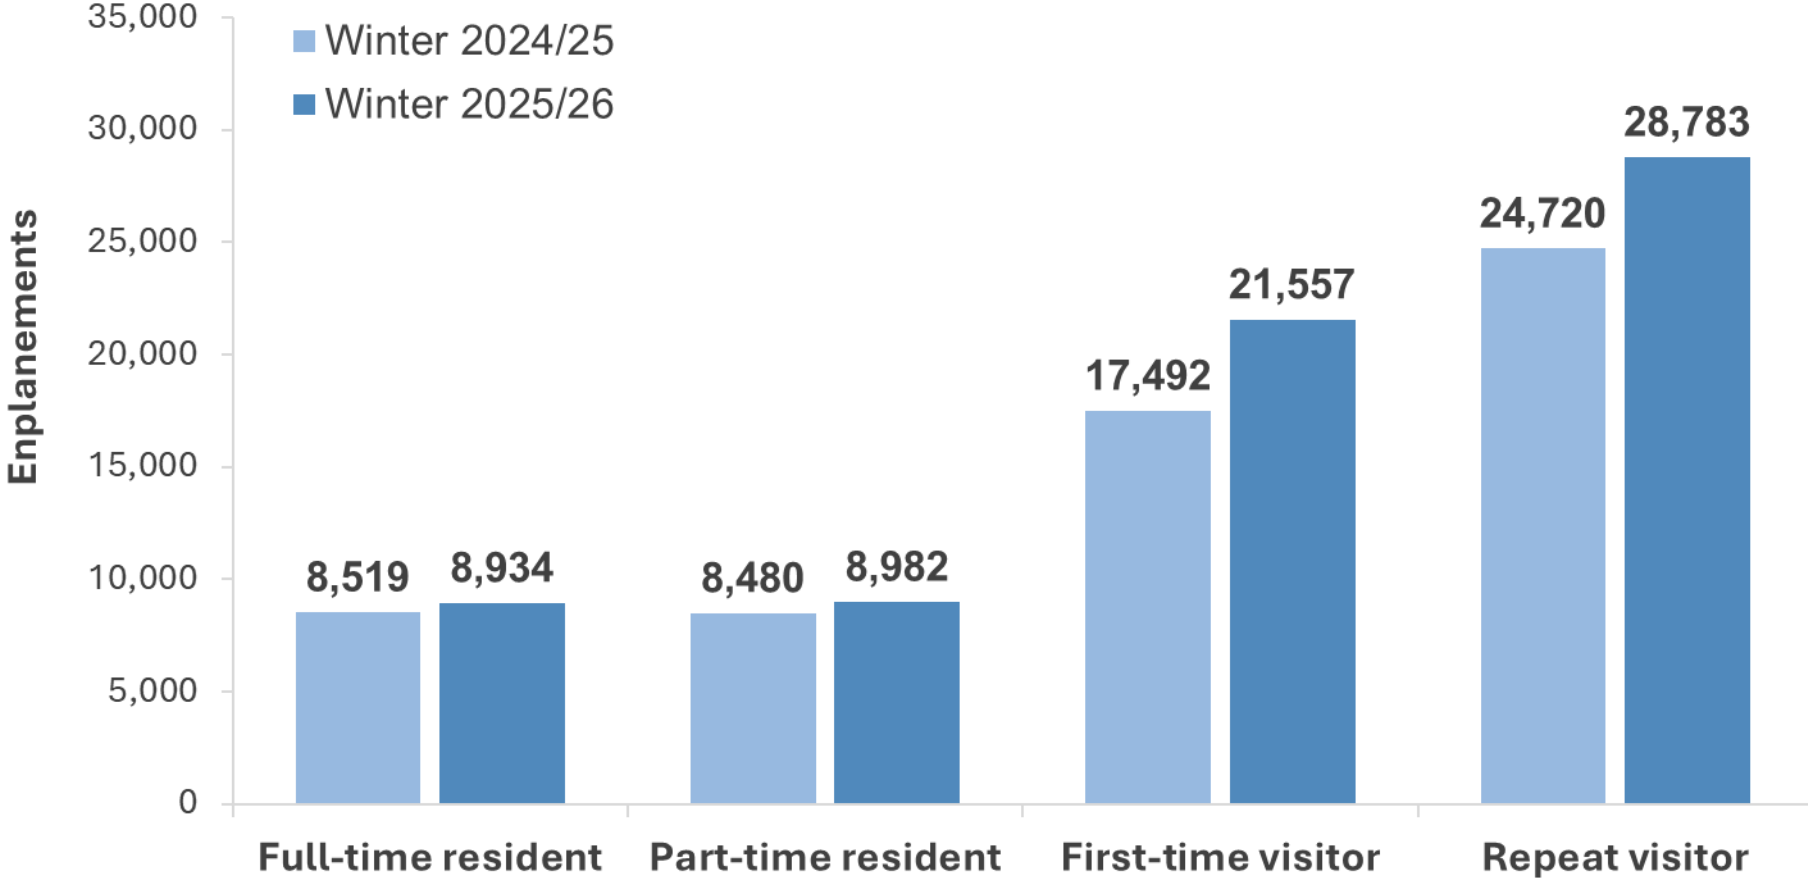

Winter 2025/26 (Dec-Mar)

Source: SUN Passenger Wifi Survey. Note: Results are weighted to match enplanements by flight route in the study period.

SUN Passenger Mix by Flight

Winter 2025/26 (Dec-Mar)

Source: SUN Passenger Wifi Survey. Note: Results are weighted to match enplanements by flight route in the study period.

Designated Market Area | All Respondents

Winter 2025/26 (Dec-Mar)

Source: SUN Passenger Wifi Survey. Note: Results are weighted to match enplanements by flight route in the study period.

Enplanements by Passenger Type

Winter (Dec - Mar) 24/25 - 25/26

Source: SUN Passenger Wifi Survey. Note: Results are weighted to match enplanements by flight route in the study period.