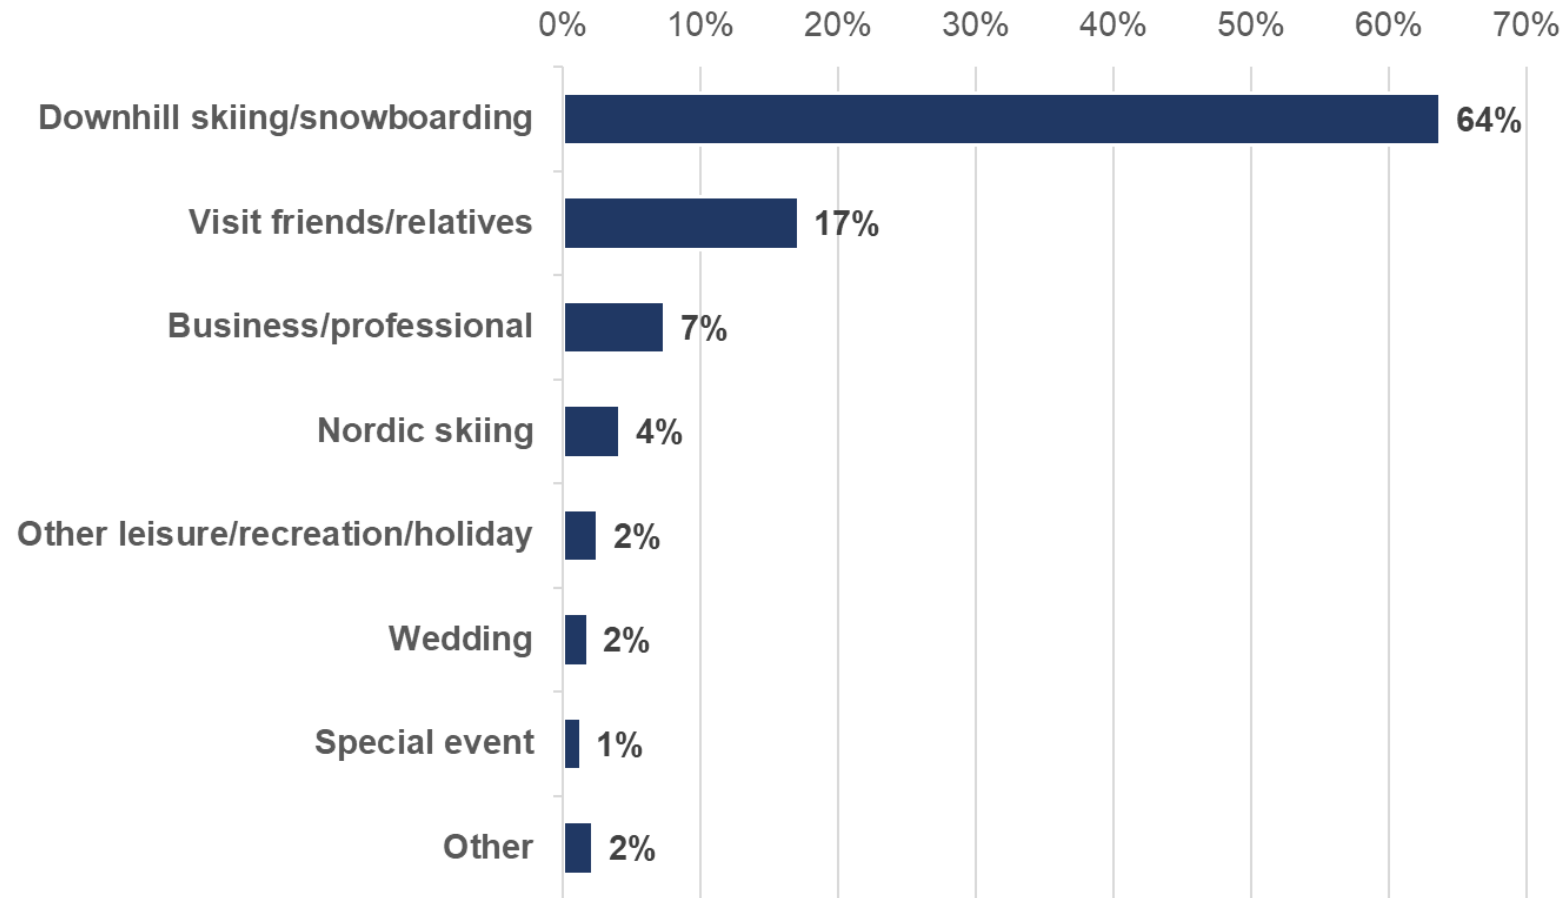

Winter 2025/26 (Dec-Mar)

Source: SUN Passenger Wifi Survey. Note: Results are weighted to match enplanements by flight route in the study period.

Expanded Passenger Type

Winter 2025/26 (Dec-Mar)

Source: SUN Passenger Wifi Survey. Note: Results are weighted to match enplanements by flight route in the study period.

(Visitors & PTRs) What was the main purpose of your visit to the Sun Valley area?

Winter 2025/26 (Dec-Mar)

Source: SUN Passenger Wifi Survey. Note: Results are weighted to match enplanements by flight route in the study period.