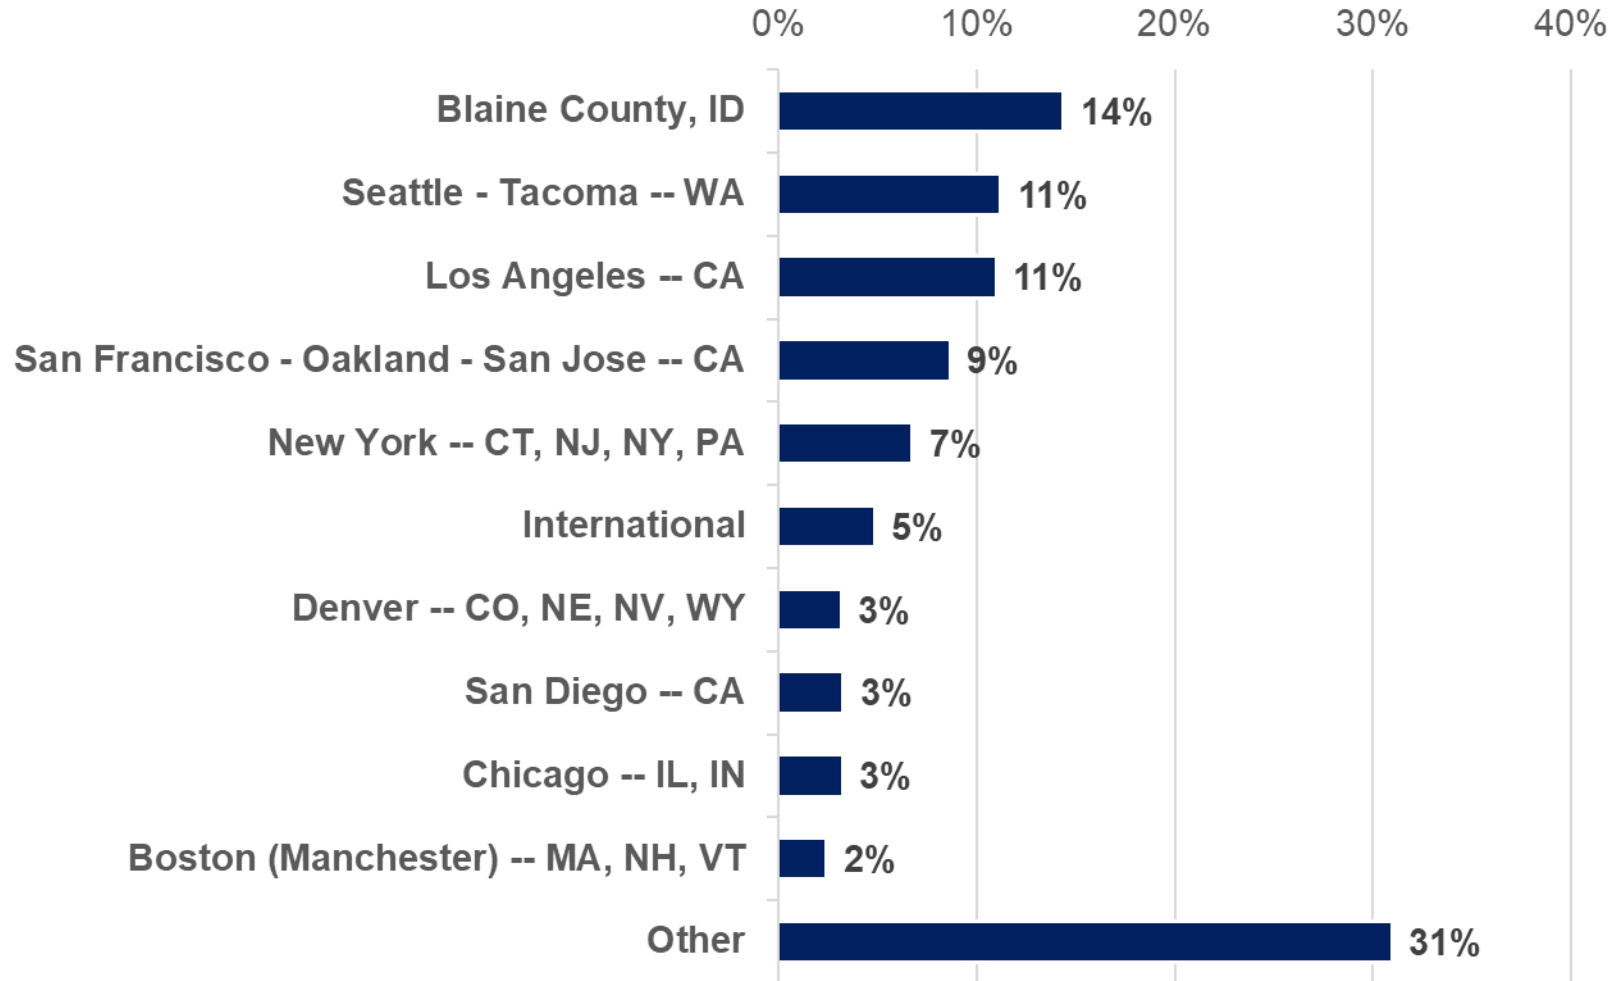

Designated Market Area | All Respondents

Winter 2025/26 (Dec-Mar)

Source: SUN Passenger Wifi Survey. Note: Results are weighted to match enplanements by flight route in the study period.