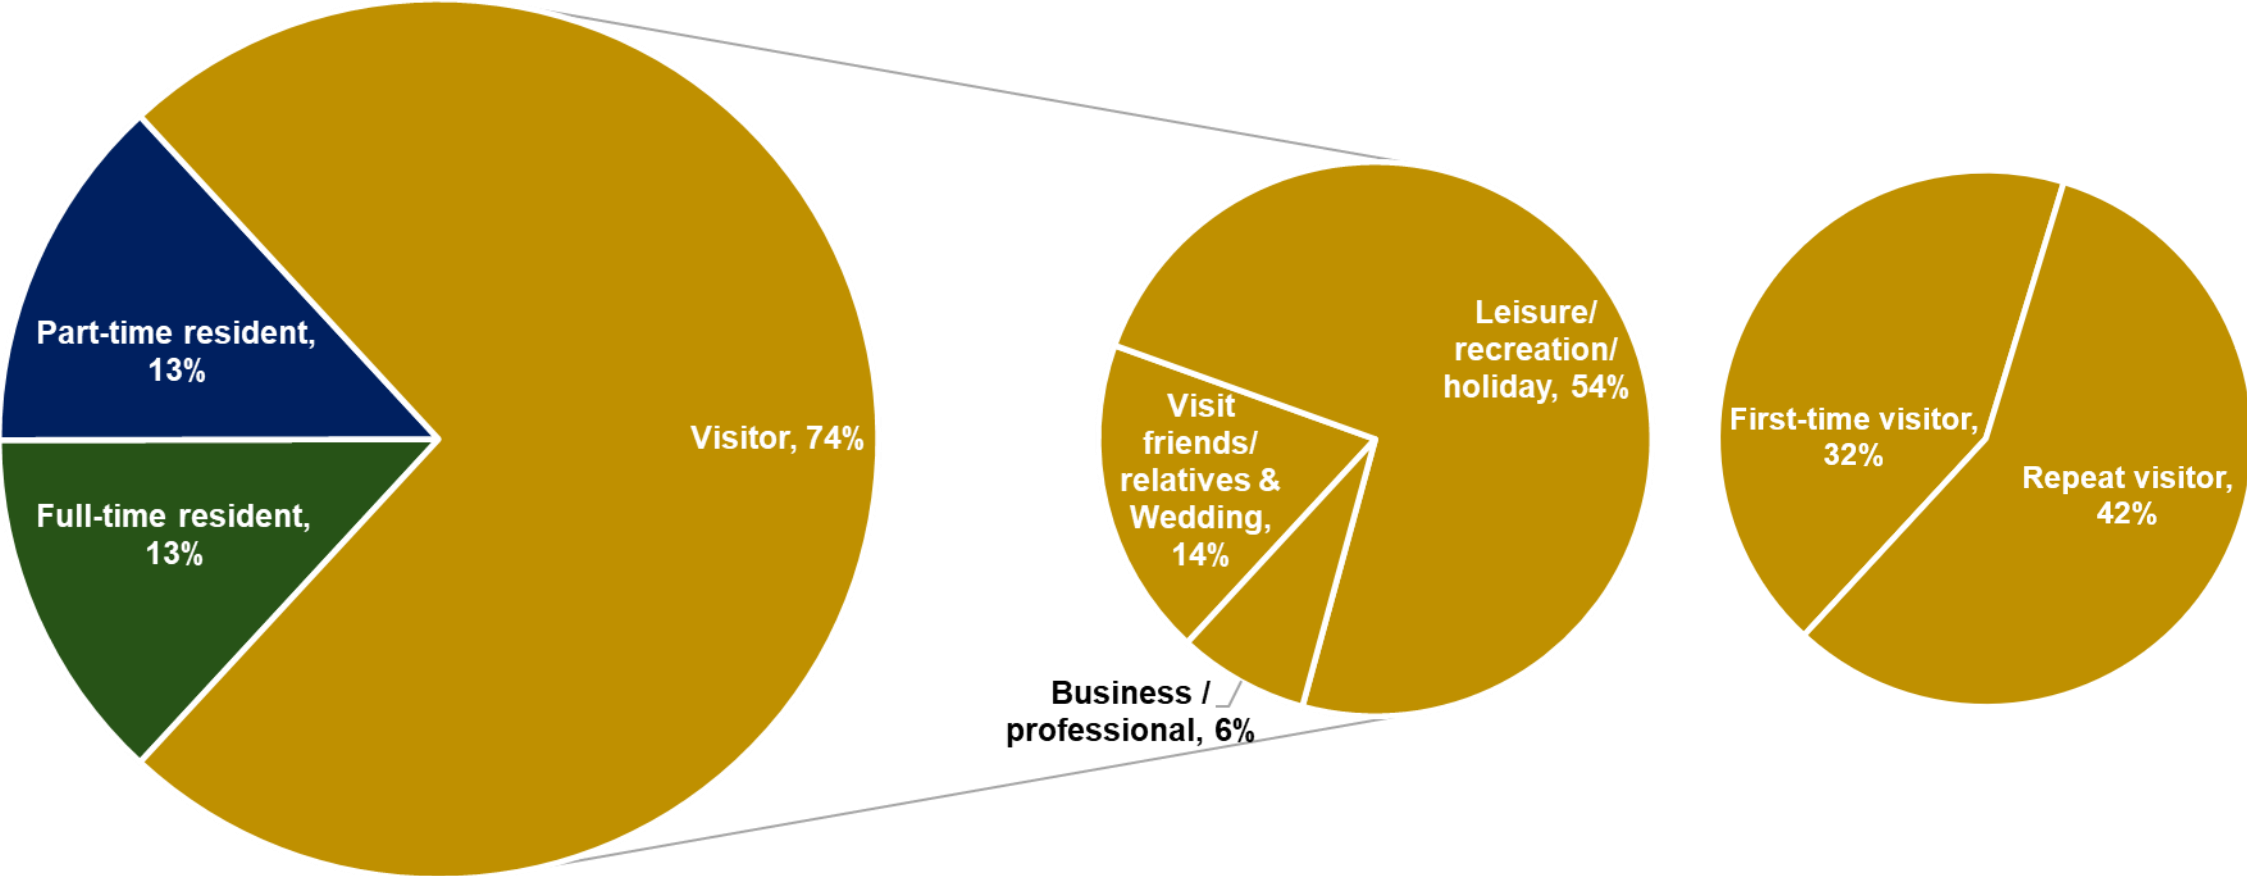

(Visitors & PTRs) What was the main purpose of your visit to the Sun Valley area?

Winter 2025/26 (Dec-Mar)

Source: SUN Passenger Wifi Survey. Note: Results are weighted to match enplanements by flight route in the study period.

SUN Passenger Mix Winter 2025/26

Source: SUN Passenger Wifi Survey. Note: Results are weighted to match enplanements by flight route in the study period.

(Full-time residents) What is the main purpose of your trip?

Winter 2025/26 (Dec-Mar)

Source: SUN Passenger Wifi Survey. Note: Results are weighted to match enplanements by flight route in the study period.

SUN Passenger Mix by Flight

Winter 2025/26 (Dec-Mar)

Source: SUN Passenger Wifi Survey. Note: Results are weighted to match enplanements by flight route in the study period.