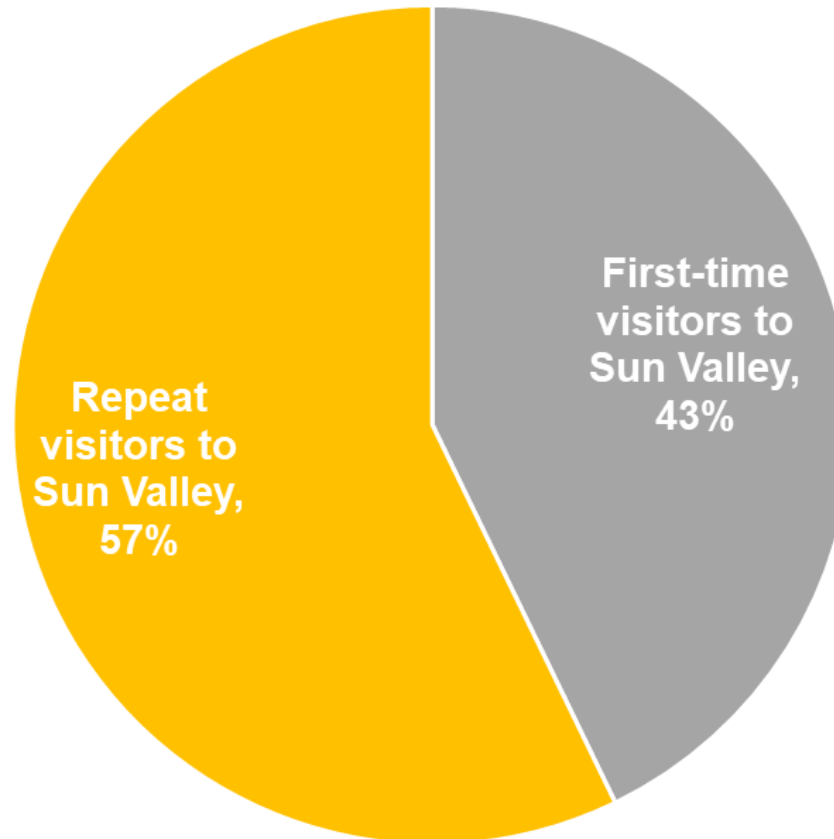

Passenger Type

Winter 2025/26 (Dec-Mar)

N=3,880

Source: SUN Passenger Wifi Survey. Note: Results are weighted to match enplanements by flight route in the study period.

Previous Visitation of Sun Valley

Universe: Visitors

Winter 2025/26 (Dec-Mar)

Source: SUN Passenger Wifi Survey. Note: Results are weighted to match enplanements by flight route in the study period.

Expanded Passenger Type

Winter 2025/26 (Dec-Mar)

Source: SUN Passenger Wifi Survey. Note: Results are weighted to match enplanements by flight route in the study period.

(Visitors & PTRs) What was the main purpose of your visit to the Sun Valley area?

Winter 2025/26 (Dec-Mar)

Source: SUN Passenger Wifi Survey. Note: Results are weighted to match enplanements by flight route in the study period.