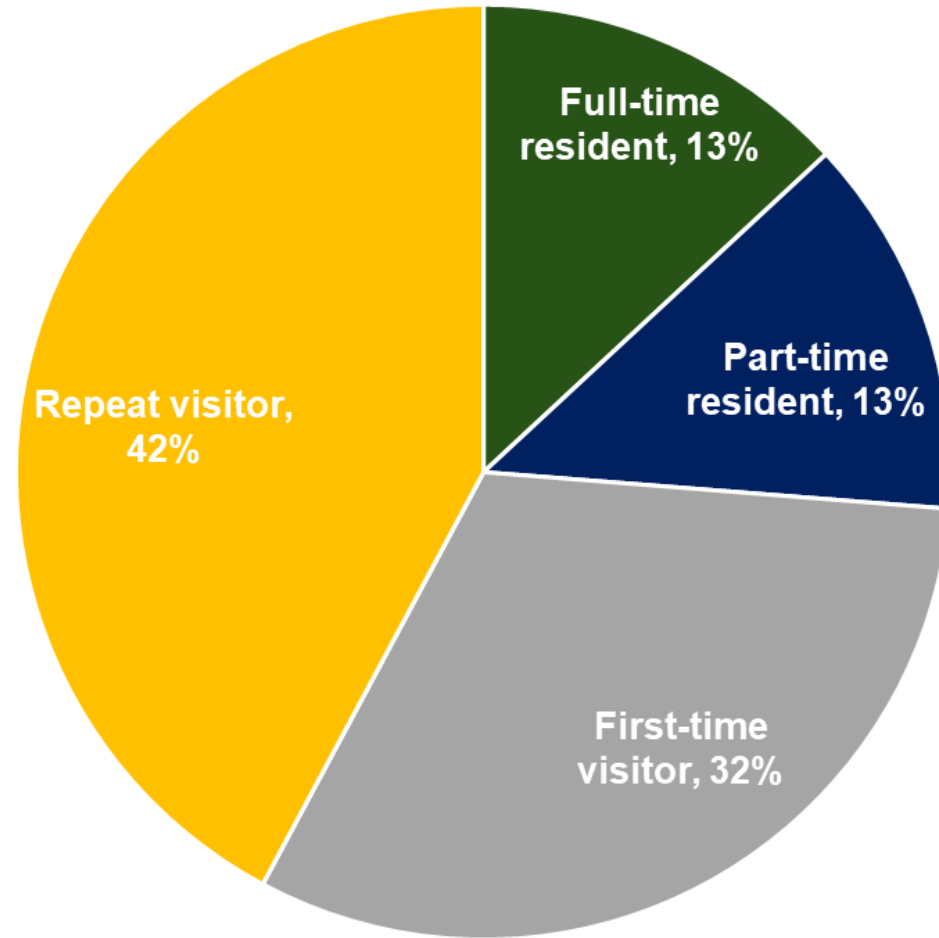

Winter 2025/26 (Dec-Mar)

Source: SUN Passenger Wifi Survey. Note: Results are weighted to match enplanements by flight route in the study period.

Expanded Passenger Type

Winter 2025/26 (Dec-Mar)

Source: SUN Passenger Wifi Survey. Note: Results are weighted to match enplanements by flight route in the study period.

(Visitors & PTRs) What was the main purpose of your visit to the Sun Valley area?

Winter 2025/26 (Dec-Mar)

Source: SUN Passenger Wifi Survey. Note: Results are weighted to match enplanements by flight route in the study period.