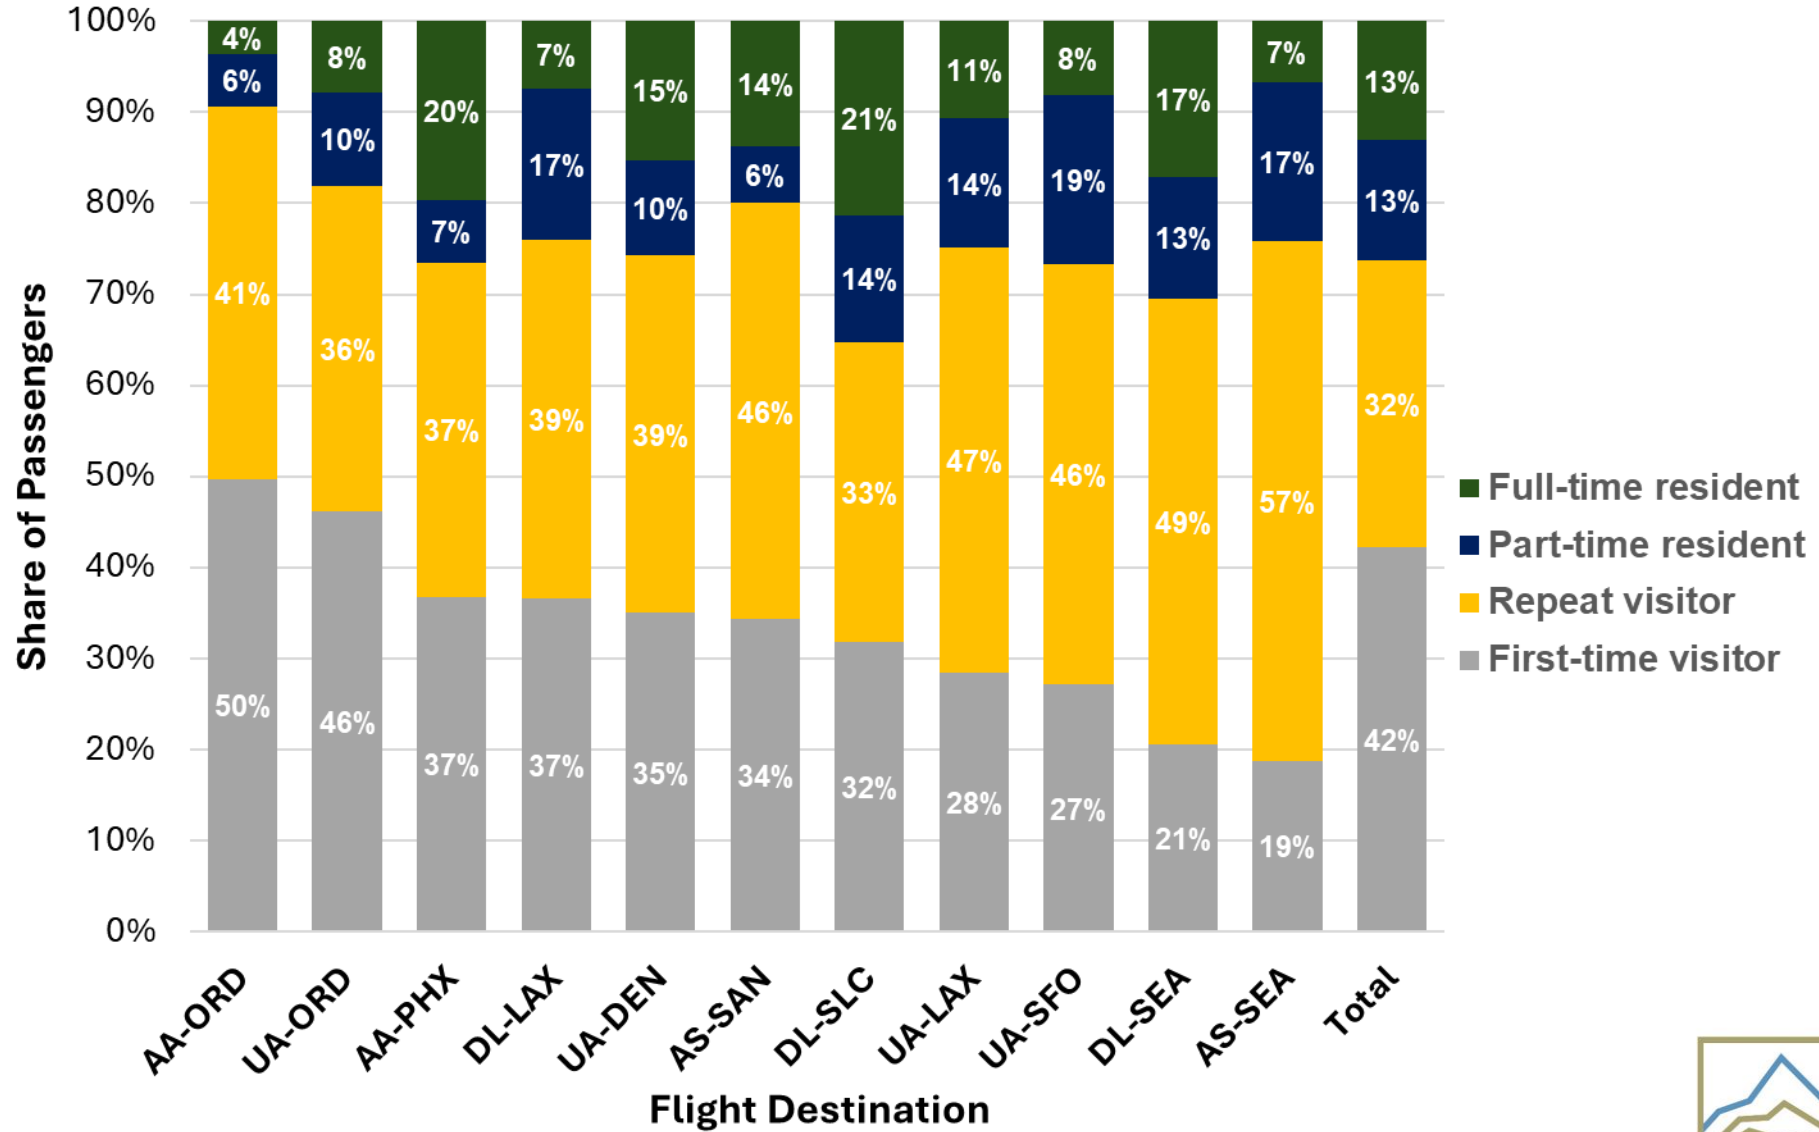

SUN Passenger Mix Winter 2025/26

Source: SUN Passenger Wifi Survey. Note: Results are weighted to match enplanements by flight route in the study period.

(Full-time residents) What is the main purpose of your trip?

Winter 2025/26 (Dec-Mar)

Source: SUN Passenger Wifi Survey. Note: Results are weighted to match enplanements by flight route in the study period.

SUN Passenger Mix by Flight

Winter 2025/26 (Dec-Mar)

Source: SUN Passenger Wifi Survey. Note: Results are weighted to match enplanements by flight route in the study period.

Designated Market Area | All Respondents

Winter 2025/26 (Dec-Mar)

Source: SUN Passenger Wifi Survey. Note: Results are weighted to match enplanements by flight route in the study period.

Enplanements by Passenger Type

Winter (Dec - Mar) 24/25 - 25/26

Source: SUN Passenger Wifi Survey. Note: Results are weighted to match enplanements by flight route in the study period.