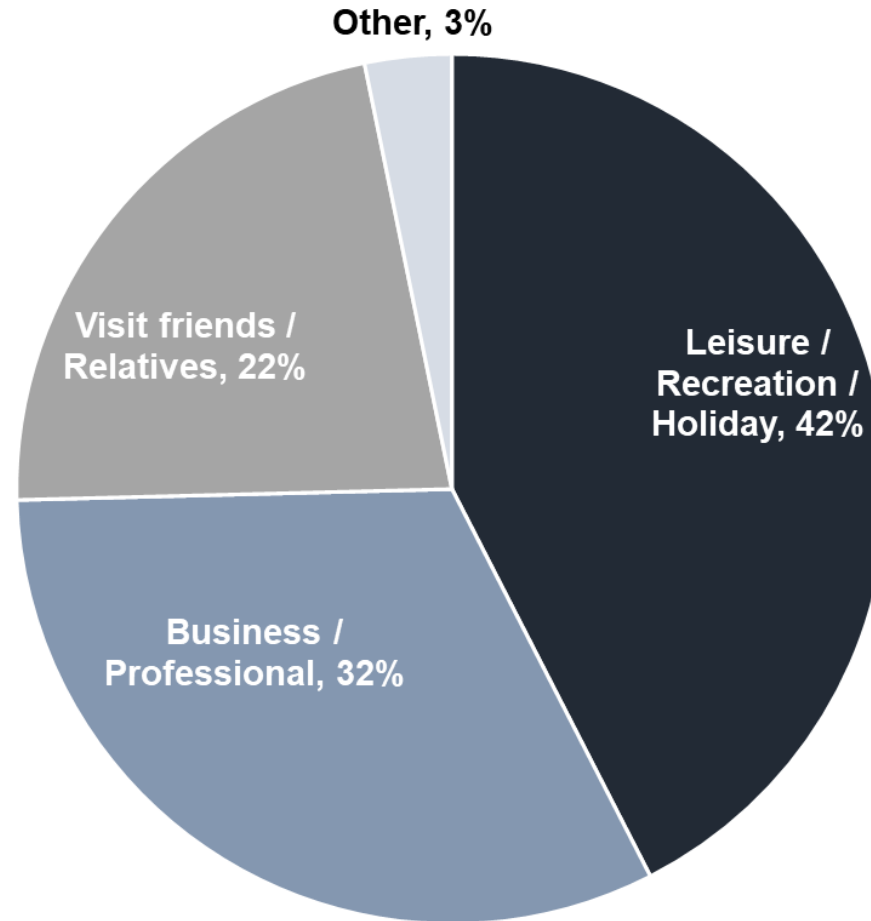

(Visitors & PTRs) What was the main purpose of your visit to the Sun Valley area?

Winter 2025/26 (Dec-Mar)

Source: SUN Passenger Wifi Survey. Note: Results are weighted to match enplanements by flight route in the study period.

SUN Passenger Mix Winter 2025/26

Source: SUN Passenger Wifi Survey. Note: Results are weighted to match enplanements by flight route in the study period.

(Full-time residents) What is the main purpose of your trip?

Winter 2025/26 (Dec-Mar)

Source: SUN Passenger Wifi Survey. Note: Results are weighted to match enplanements by flight route in the study period.

SUN Passenger Mix by Flight

Winter 2025/26 (Dec-Mar)

Source: SUN Passenger Wifi Survey. Note: Results are weighted to match enplanements by flight route in the study period.