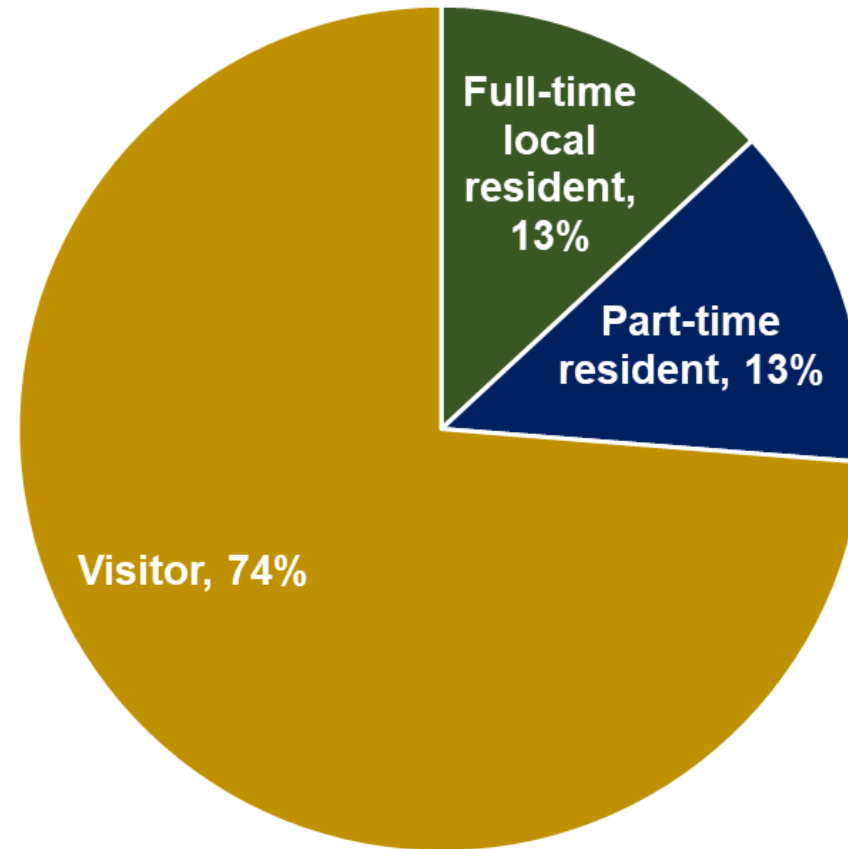

Passenger Type

Winter 2025/26 (Dec-Mar)

N=3,880

Source: SUN Passenger Wifi Survey. Note: Results are weighted to match enplanements by flight route in the study period.

Previous Visitation of Sun Valley

Universe: Visitors

(Visitors & PTRs) What was the main purpose of your visit to the Sun Valley area?

Winter 2025/26 (Dec-Mar)

Source: SUN Passenger Wifi Survey. Note: Results are weighted to match enplanements by flight route in the study period.