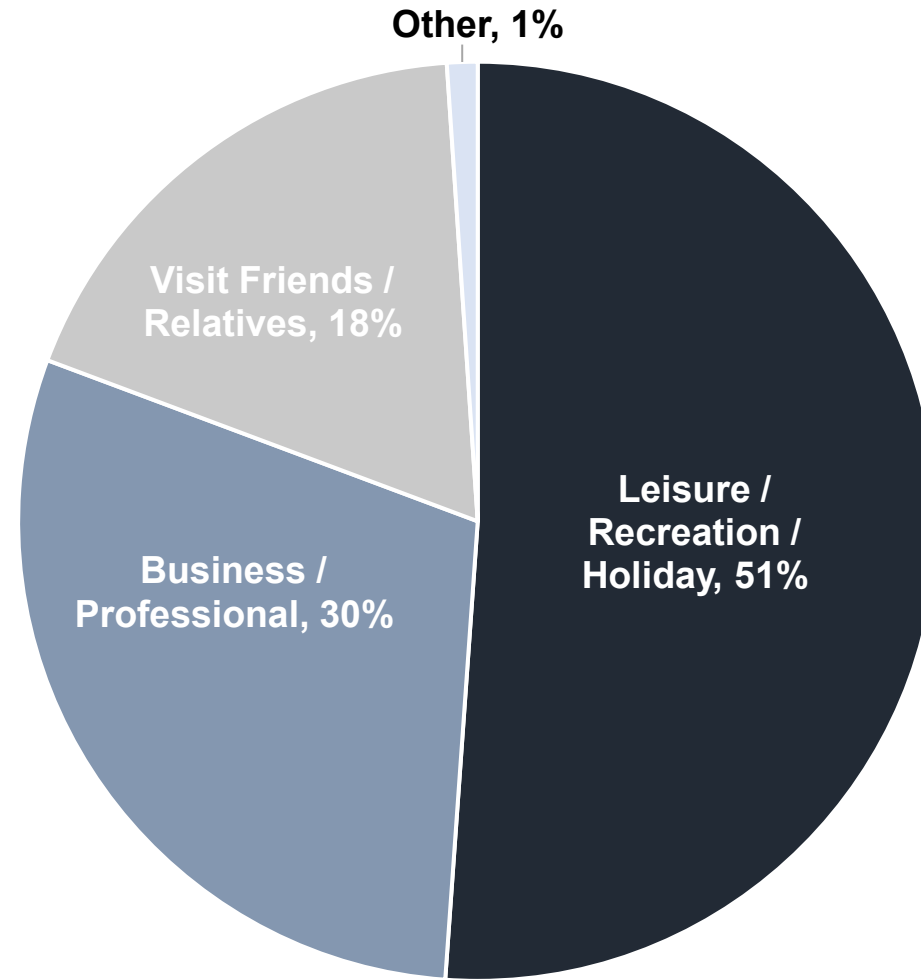

Previous Visitation to Sun Valley Universe: Visitors

Fall 2024 (Sep-Nov)

Source: SUN Passenger Wifi Survey. Note: Results are weighted to match enplanements by flight route in the study period.

Expanded Passenger Type

Fall 2024 (Sep-Nov)

Source: SUN Passenger Wifi Survey. Note: Results are weighted to match enplanements by flight route in the study period.

SUN Passenger Mix by Flight

Fall 2024 (Sep-Nov)

Source: SUN Passenger Wifi Survey. Note: Results are weighted to match enplanements by flight route in the study period.

(Full-time residents) What is the main purpose of your trip?

Fall 2024 (Sep-Nov)

Source: SUN Passenger Wifi Survey. Note: Results are weighted to match enplanements by flight route in the study period.

(Visitors & PTRs) What was the main purpose of your visit to the Sun Valley area this trip?