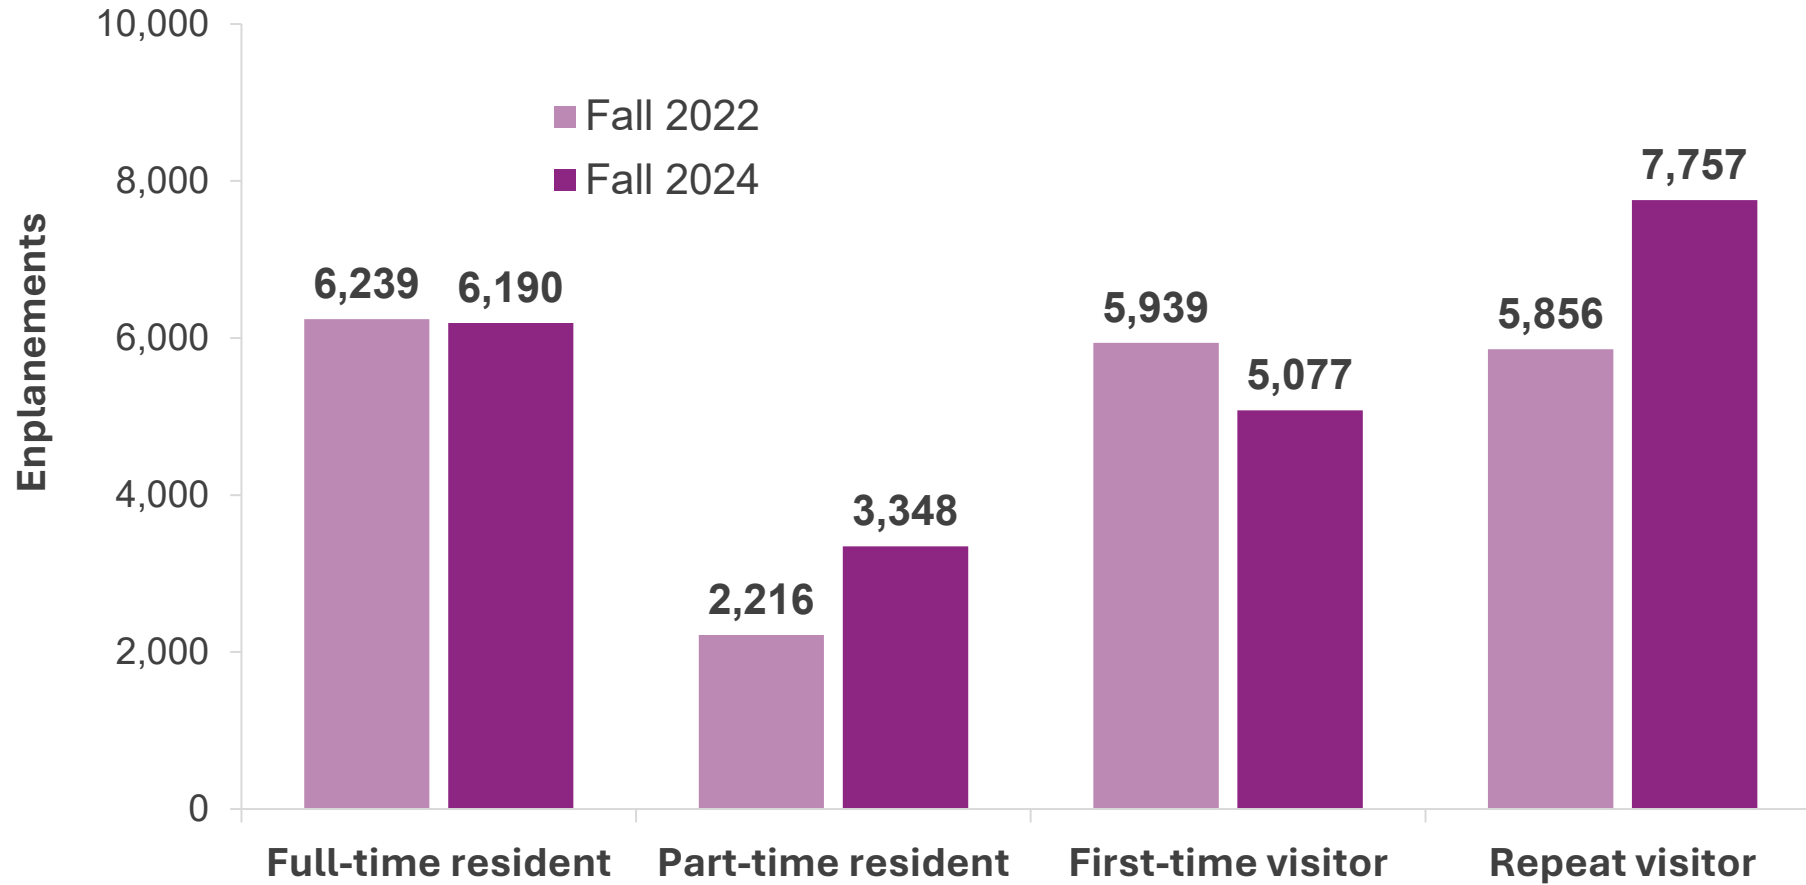

(Full-time residents) What is the main purpose of your trip?

Fall 2024 (Sep-Nov)

Source: SUN Passenger Wifi Survey. Note: Results are weighted to match enplanements by flight route in the study period.

(Visitors & PTRs) What was the main purpose of your visit to the Sun Valley area this trip?

Fall 2024 (Sep-Nov)

Source: SUN Passenger Wifi Survey. Note: Results are weighted to match enplanements by flight route in the study period.

Designated Market Area | All Respondents

Fall 2024 (Sep-Nov)

Source: SUN Passenger Wifi Survey. Note: Results are weighted to match enplanements by flight route in the study period.

Enplanements by Passenger Type

Fall (Sep - Nov) 2022 & 2024

Source: SUN Passenger Wifi Survey. Note: Results are weighted to match enplanements by flight route in the study period.