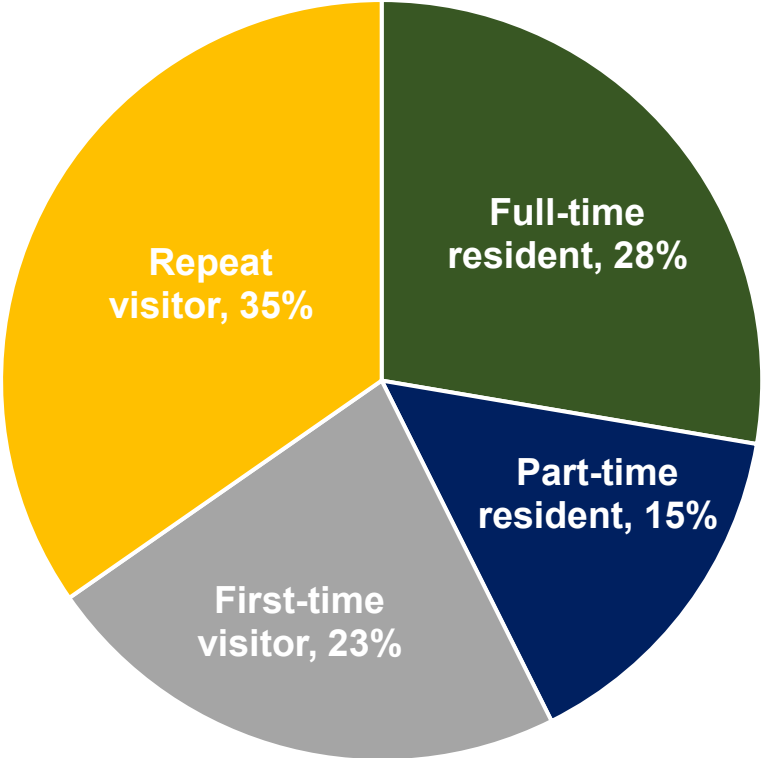

Survey results are weighted to match enplanements by flight route over Sep 1 – Nov 30 period.

Source: SUN Passenger Wifi Survey. Note: Results are weighted to match enplanements by flight route in the study period.

Previous Visitation to Sun Valley Universe: Visitors

Fall 2024 (Sep-Nov)

Source: SUN Passenger Wifi Survey. Note: Results are weighted to match enplanements by flight route in the study period.

Expanded Passenger Type

Fall 2024 (Sep-Nov)

Source: SUN Passenger Wifi Survey. Note: Results are weighted to match enplanements by flight route in the study period.

SUN Passenger Mix by Flight

Fall 2024 (Sep-Nov)

Source: SUN Passenger Wifi Survey. Note: Results are weighted to match enplanements by flight route in the study period.

(Full-time residents) What is the main purpose of your trip?

Fall 2024 (Sep-Nov)

Source: SUN Passenger Wifi Survey. Note: Results are weighted to match enplanements by flight route in the study period.

(Visitors & PTRs) What was the main purpose of your visit to the Sun Valley area this trip?