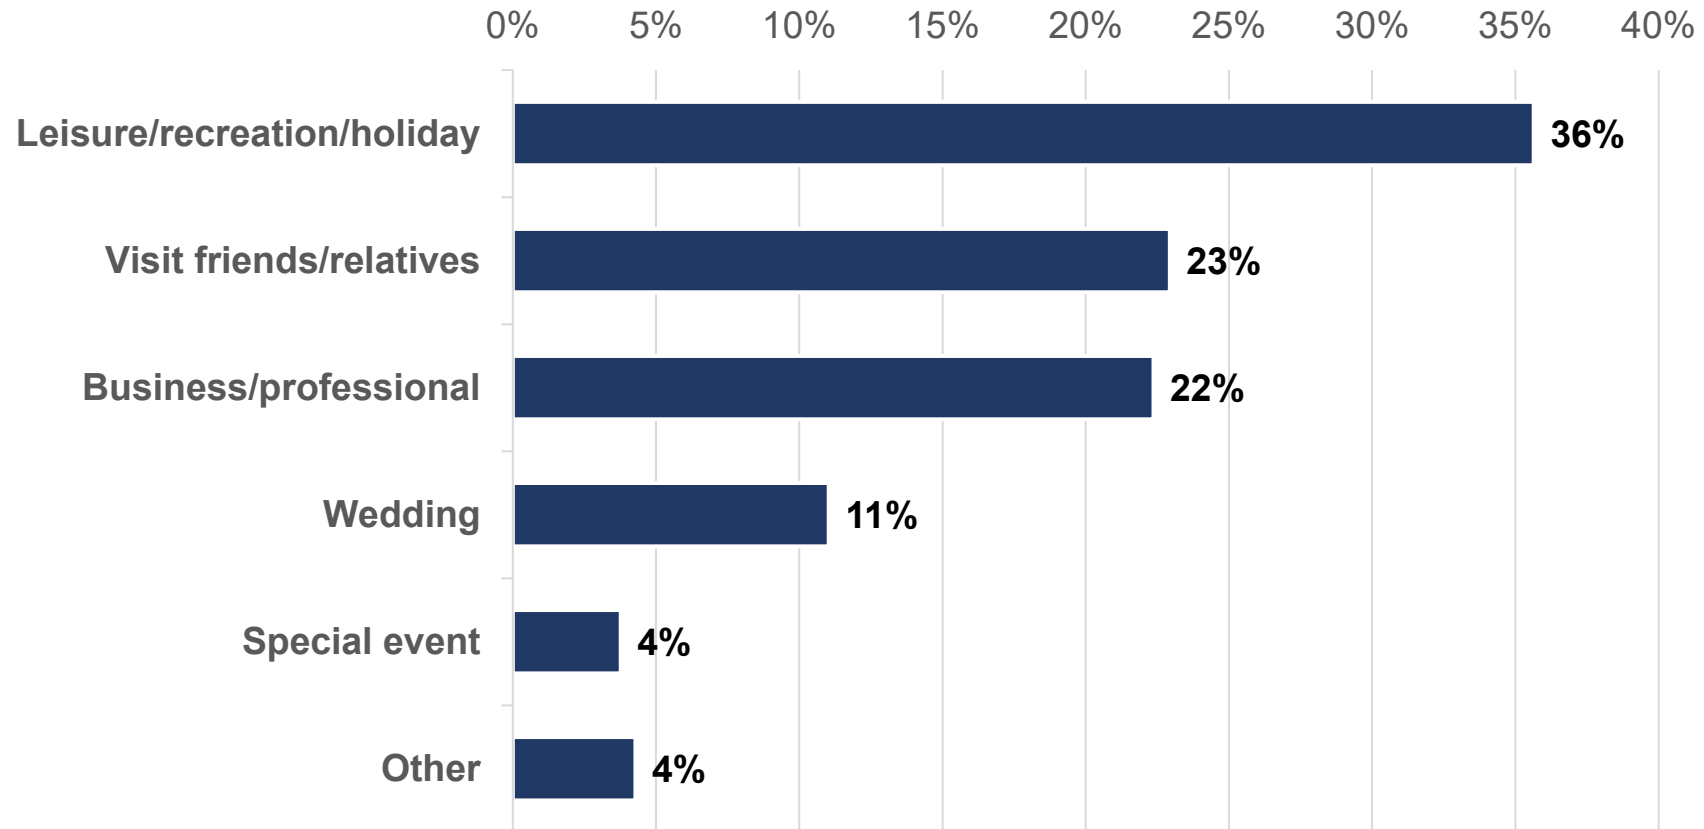

Fall 2024 (Sep-Nov)

Source: SUN Passenger Wifi Survey. Note: Results are weighted to match enplanements by flight route in the study period.

SUN Passenger Mix by Flight

Fall 2024 (Sep-Nov)

Source: SUN Passenger Wifi Survey. Note: Results are weighted to match enplanements by flight route in the study period.

(Full-time residents) What is the main purpose of your trip?

Fall 2024 (Sep-Nov)

Source: SUN Passenger Wifi Survey. Note: Results are weighted to match enplanements by flight route in the study period.

(Visitors & PTRs) What was the main purpose of your visit to the Sun Valley area this trip?

Fall 2024 (Sep-Nov)

Source: SUN Passenger Wifi Survey. Note: Results are weighted to match enplanements by flight route in the study period.

Designated Market Area | All Respondents

Fall 2024 (Sep-Nov)

Source: SUN Passenger Wifi Survey. Note: Results are weighted to match enplanements by flight route in the study period.