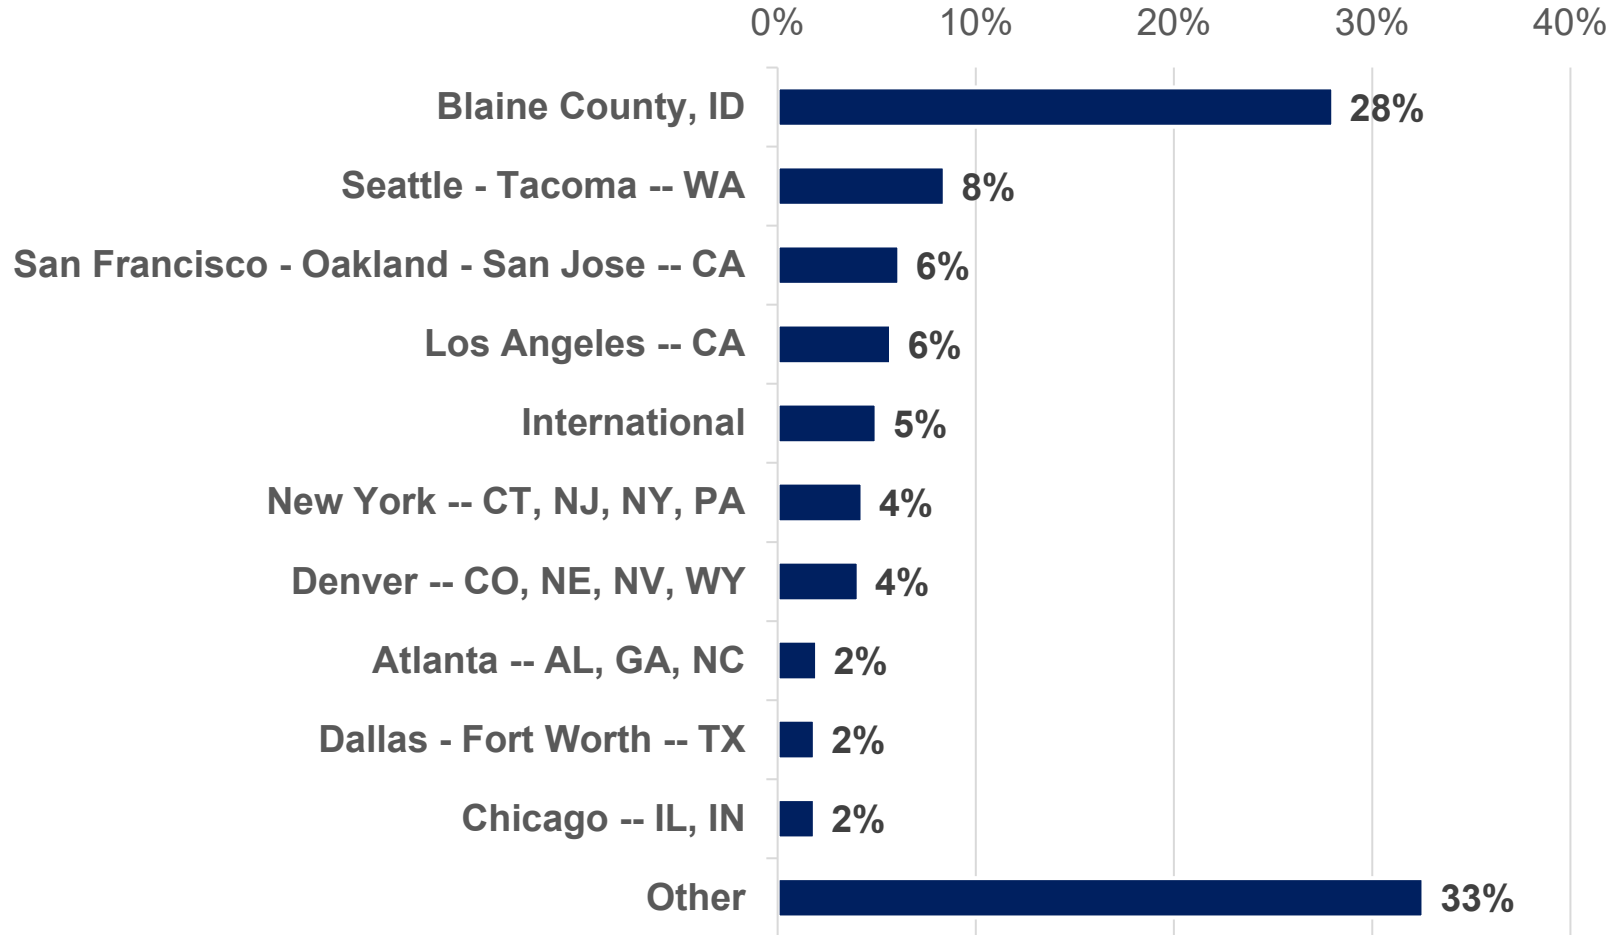

Fall 2024 (Sep-Nov)

Source: SUN Passenger Wifi Survey. Note: Results are weighted to match enplanements by flight route in the study period.

Designated Market Area | All Respondents

Fall 2024 (Sep-Nov)

Source: SUN Passenger Wifi Survey. Note: Results are weighted to match enplanements by flight route in the study period.

Enplanements by Passenger Type

Fall (Sep - Nov) 2022 & 2024

Source: SUN Passenger Wifi Survey. Note: Results are weighted to match enplanements by flight route in the study period.