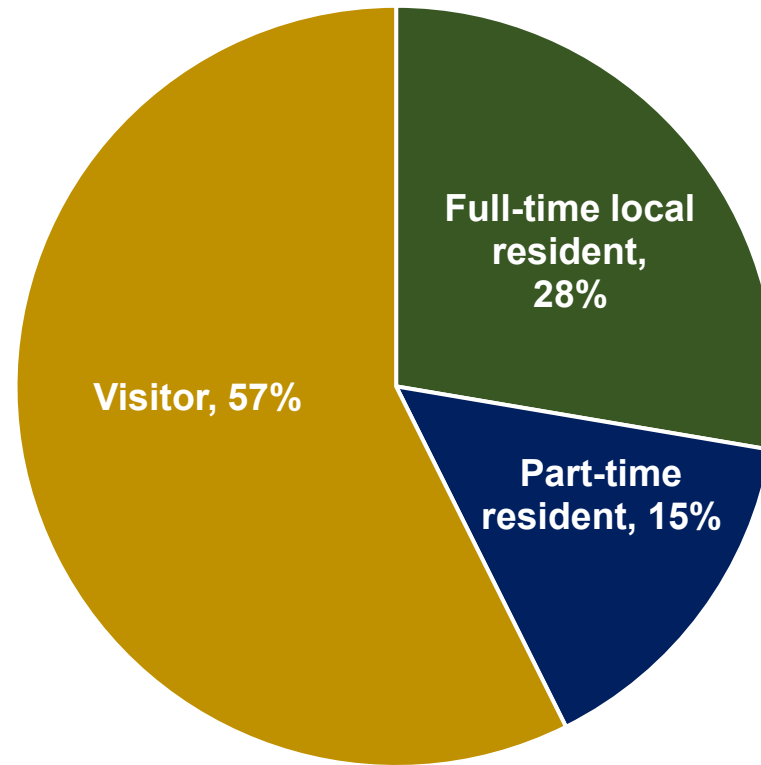

Passenger Type

Fall 2024 (Sep-Nov)

N=551

Note: Almost all Fall 2024 surveys were collected during September 1 – October 14, 2024 period. (Surveying was almost entirely halted October 15 – November 30, 2024 due to SUN wifi issues.)

Survey results are weighted to match enplanements by flight route over Sep 1 – Nov 30 period.

Source: SUN Passenger Wifi Survey. Note: Results are weighted to match enplanements by flight route in the study period.