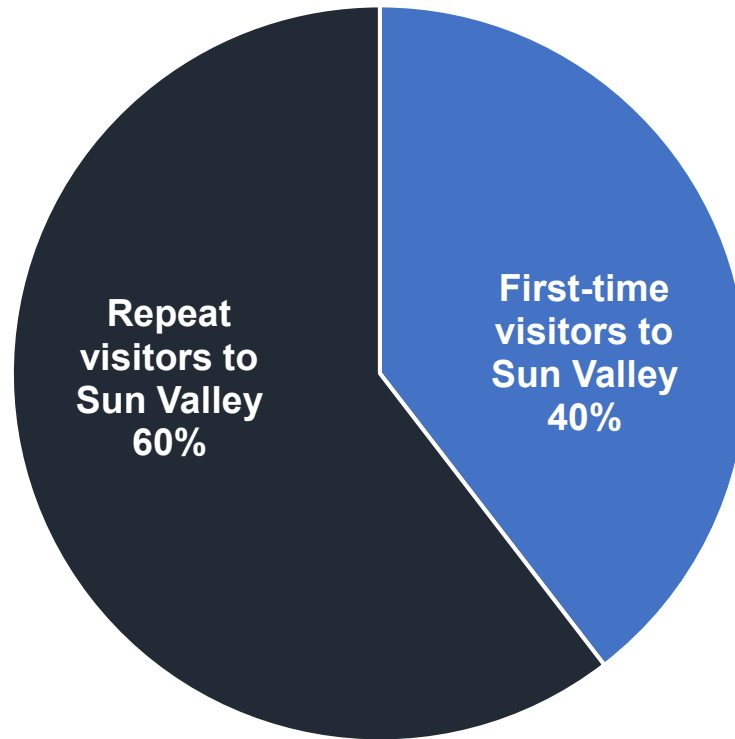

Survey results are weighted to match enplanements by flight route over Sep 1 – Nov 30 period.

Source: SUN Passenger Wifi Survey. Note: Results are weighted to match enplanements by flight route in the study period.

Previous Visitation to Sun Valley Universe: Visitors

Fall 2024 (Sep-Nov)

Source: SUN Passenger Wifi Survey. Note: Results are weighted to match enplanements by flight route in the study period.

Expanded Passenger Type