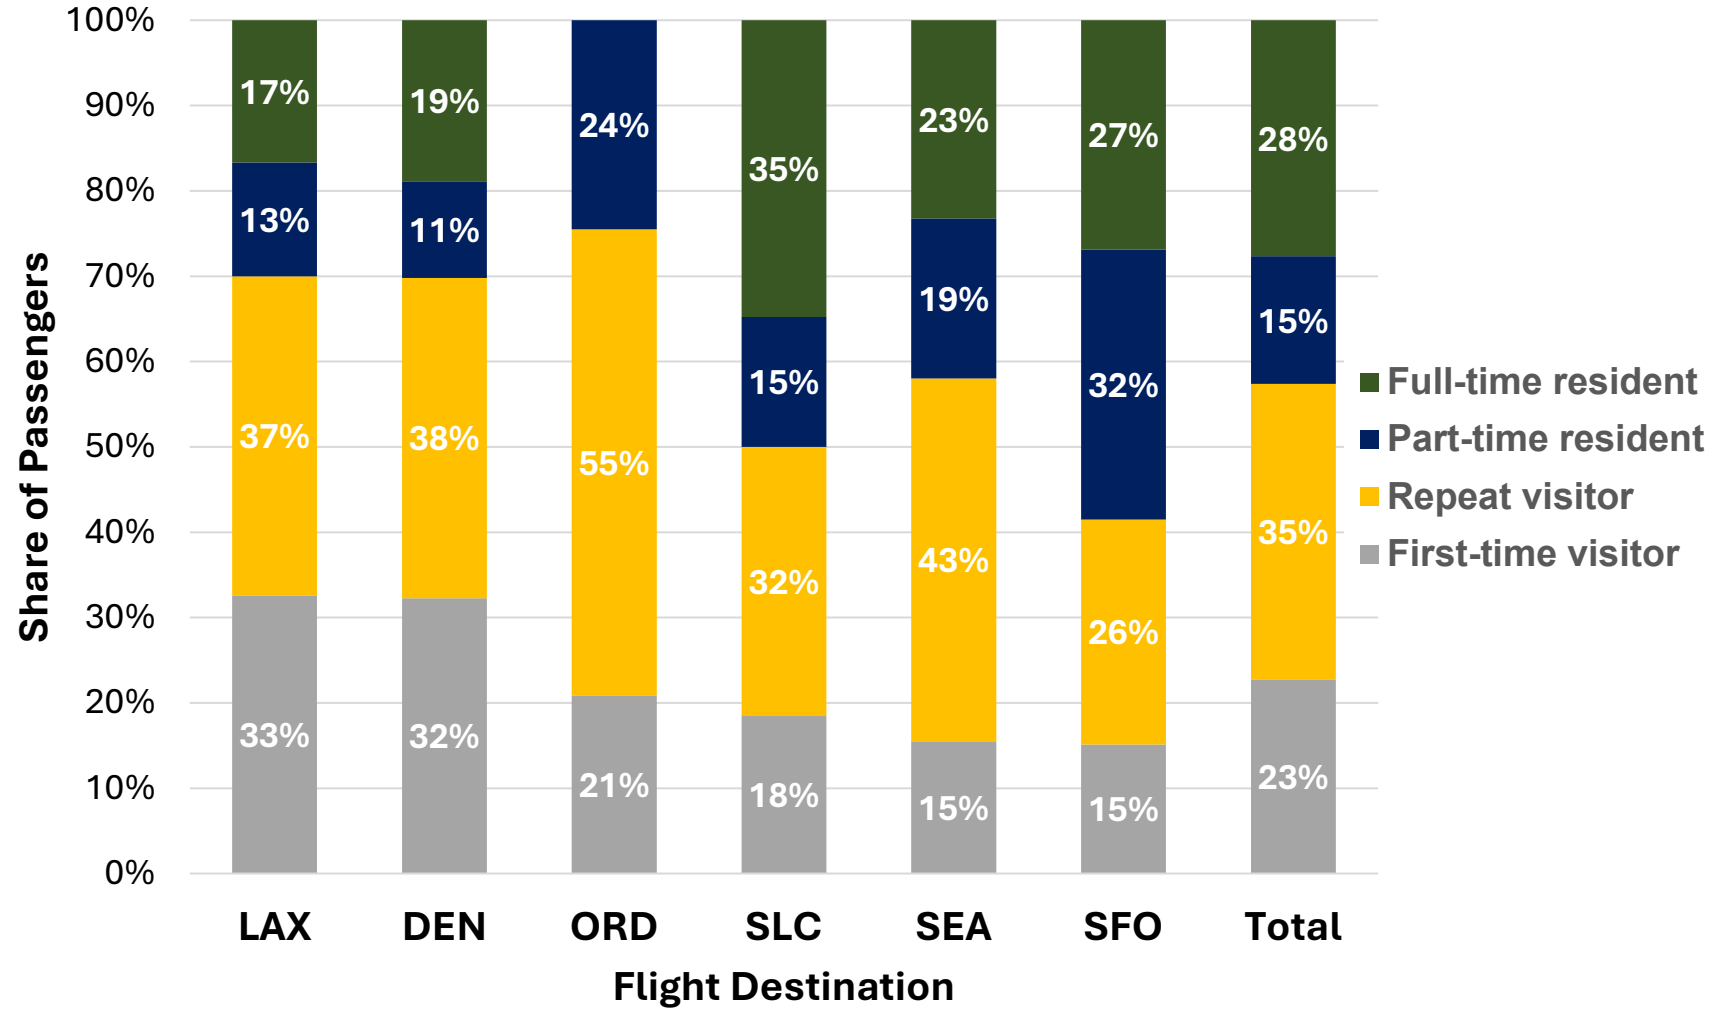

Previous Visitation to Sun Valley Universe: Visitors

Fall 2024 (Sep-Nov)

Source: SUN Passenger Wifi Survey. Note: Results are weighted to match enplanements by flight route in the study period.

Expanded Passenger Type

Fall 2024 (Sep-Nov)

Source: SUN Passenger Wifi Survey. Note: Results are weighted to match enplanements by flight route in the study period.

SUN Passenger Mix by Flight

Fall 2024 (Sep-Nov)

Source: SUN Passenger Wifi Survey. Note: Results are weighted to match enplanements by flight route in the study period.

(Full-time residents) What is the main purpose of your trip?

Fall 2024 (Sep-Nov)

Source: SUN Passenger Wifi Survey. Note: Results are weighted to match enplanements by flight route in the study period.

(Visitors & PTRs) What was the main purpose of your visit to the Sun Valley area this trip?