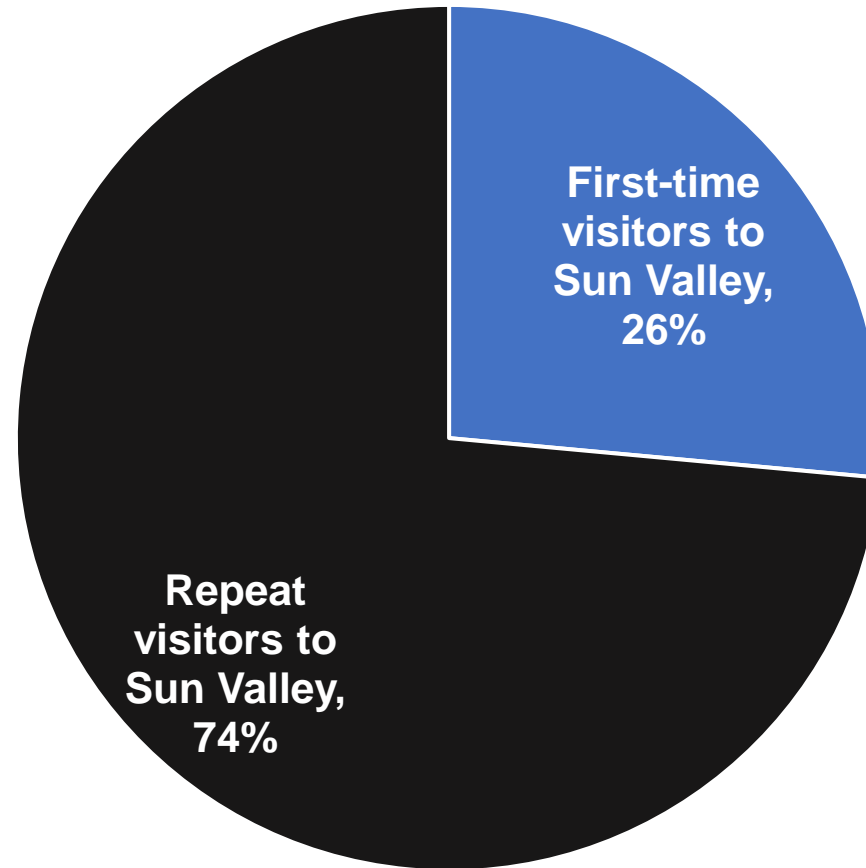

Passenger Type

Spring 2024 (Apr-May)

N=559

Source: SUN Passenger Wifi Survey. Note: Results are weighted to match enplanements by flight route in the study period.

Previous Visitation to Sun Valley

Universe: Visitors

Spring 2024 (Apr-May)

Source: SUN Passenger Wifi Survey. Note: Results are weighted to match enplanements by flight route in the study period.

Expanded Passenger Type

Spring 2024 (Apr-May)

Source: SUN Passenger Wifi Survey. Note: Results are weighted to match enplanements by flight route in the study period.

(April visitors & PTRs) What was the main purpose of your visit to the Sun Valley area?

Spring 2024 (Apr-May)

Source: SUN Passenger Wifi Survey. Note: Results are weighted to match enplanements by flight route in the study period.

(May visitors & PTRs) What was the main purpose of your visit to the Sun Valley area this trip?

Spring 2024 (May only)

Source: SUN Passenger Wifi Survey. Note: Results are weighted to match enplanements by flight route in the study period.