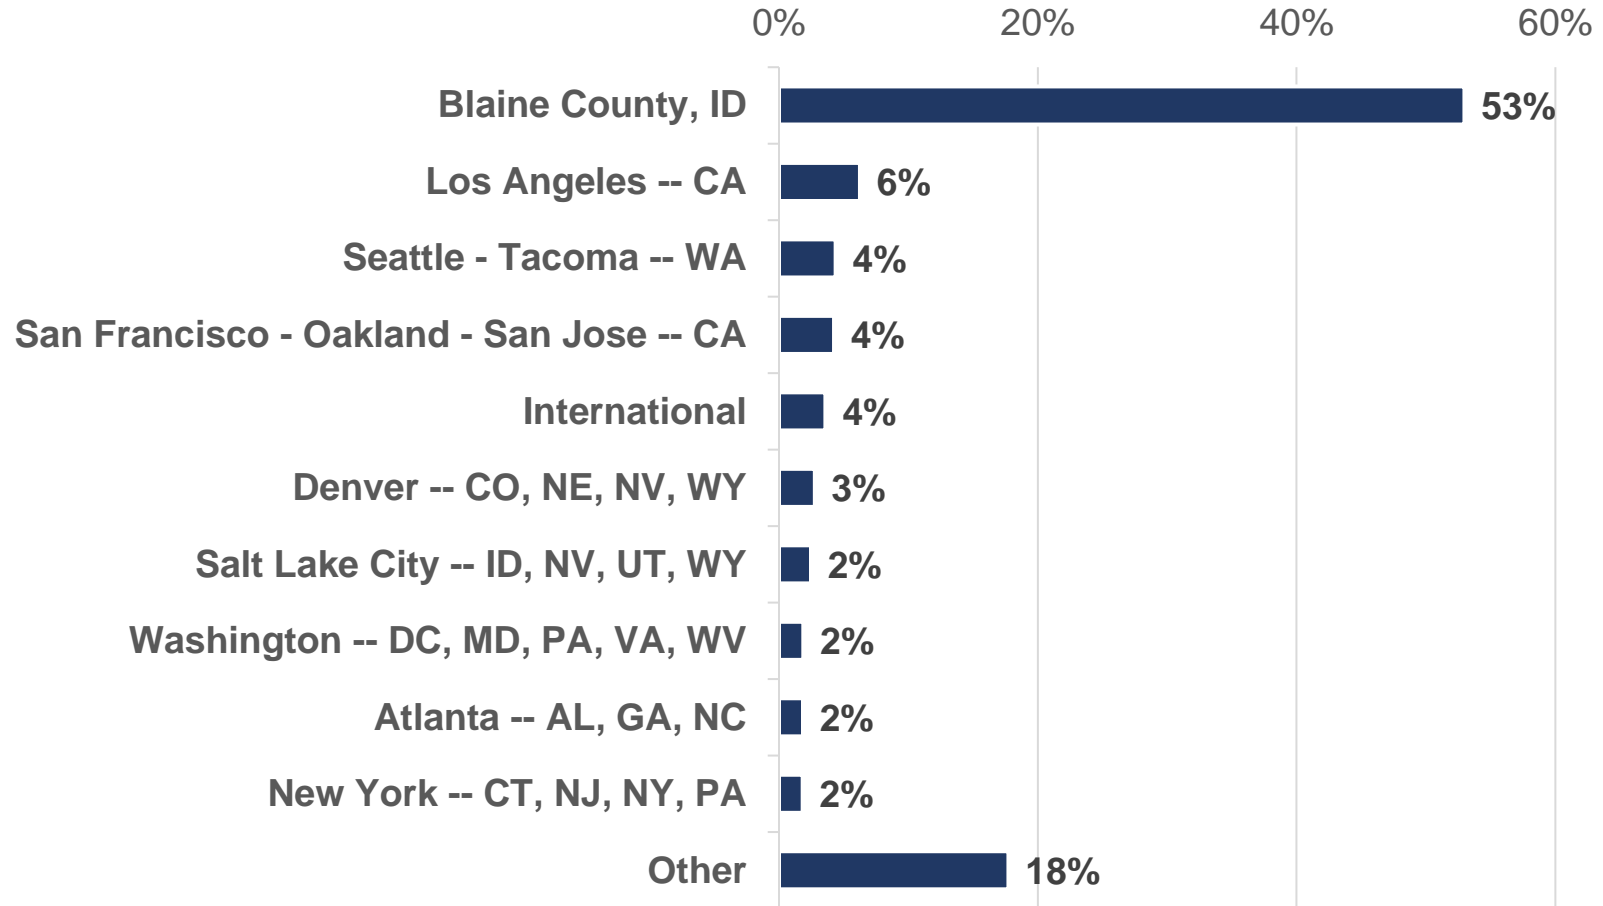

Designated Market Area | All Respondents

Spring 2024 (Apr-May)

Source: SUN Passenger Wifi Survey. Note: Results are weighted to match enplanements by flight route in the study period.