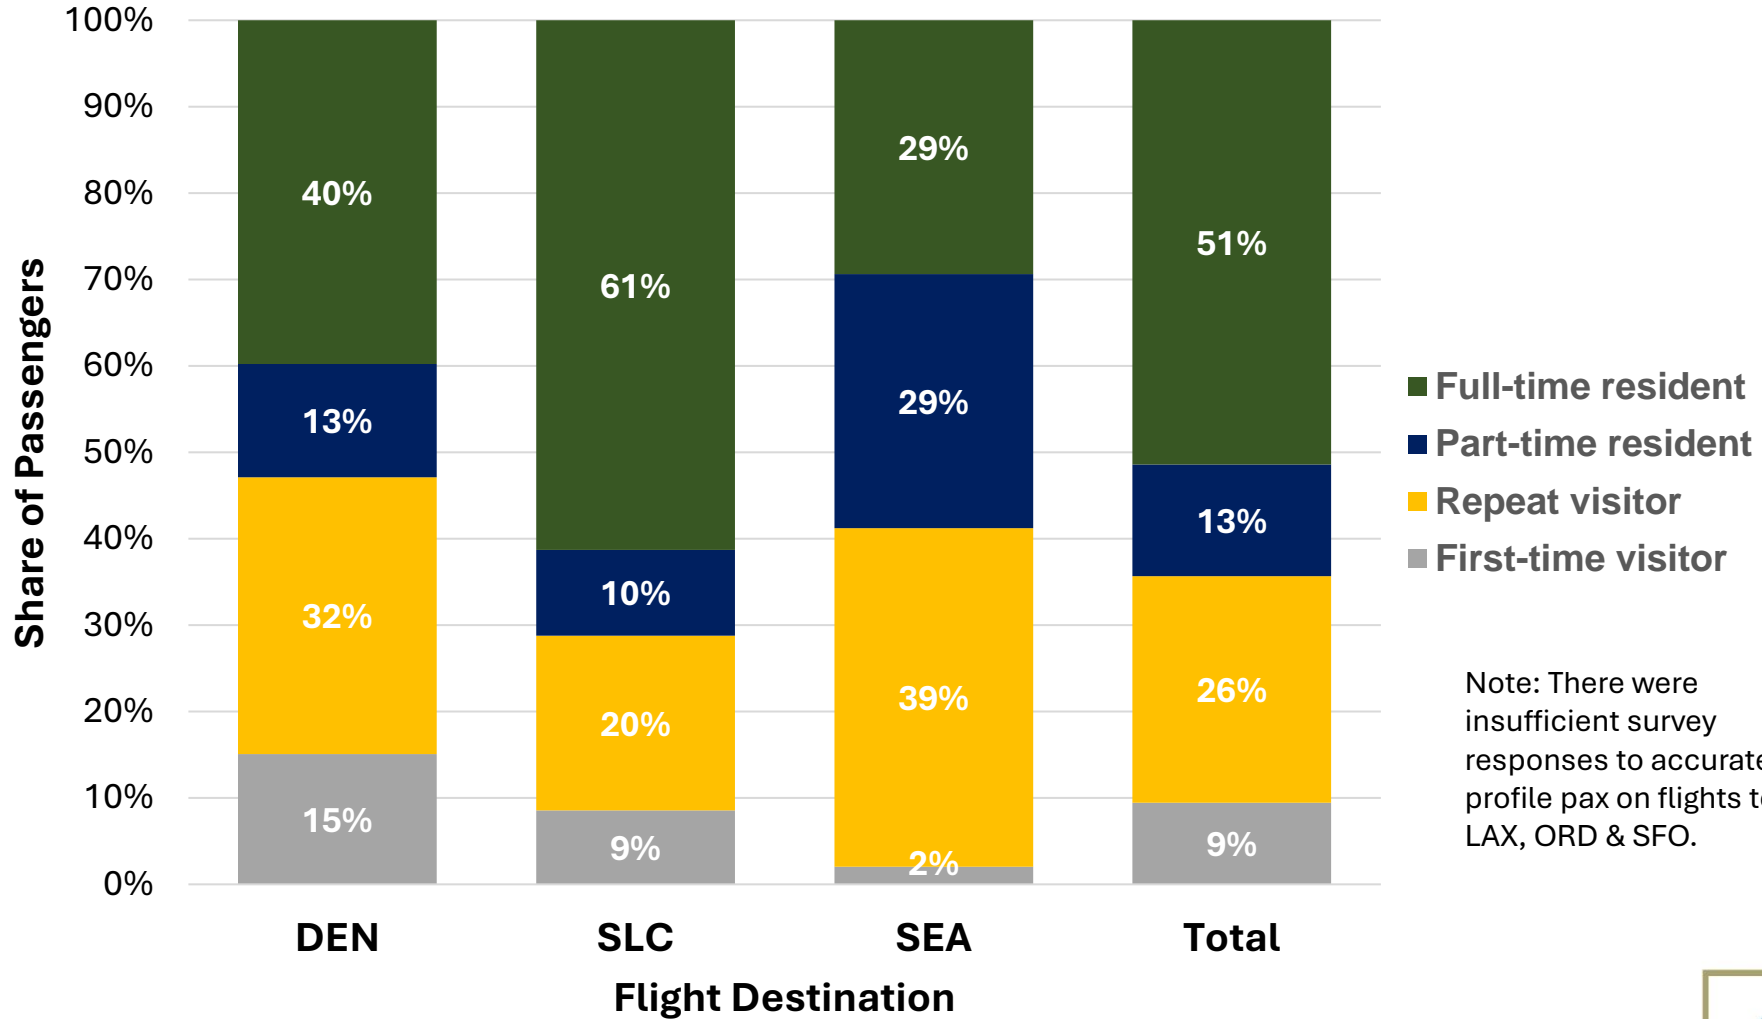

Spring 2024 (Apr-May)

Source: SUN Passenger Wifi Survey. Note: Results are weighted to match enplanements by flight route in the study period.

Expanded Passenger Type

Spring 2024 (Apr-May)

Source: SUN Passenger Wifi Survey. Note: Results are weighted to match enplanements by flight route in the study period.

SUN Passenger Mix by Flight

Spring 2024 (Apr-May)

Note: There were insufficient survey responses to accurately profile passengers on flights to LAX, ORD & SFO.

Source: SUN Passenger Wifi Survey. Note: Results are weighted to match enplanements by flight route in the study period.

(Full-time residents) What is the main purpose of your trip?

Spring 2024 (Apr-May)

Source: SUN Passenger Wifi Survey. Note: Results are weighted to match enplanements by flight route in the study period.