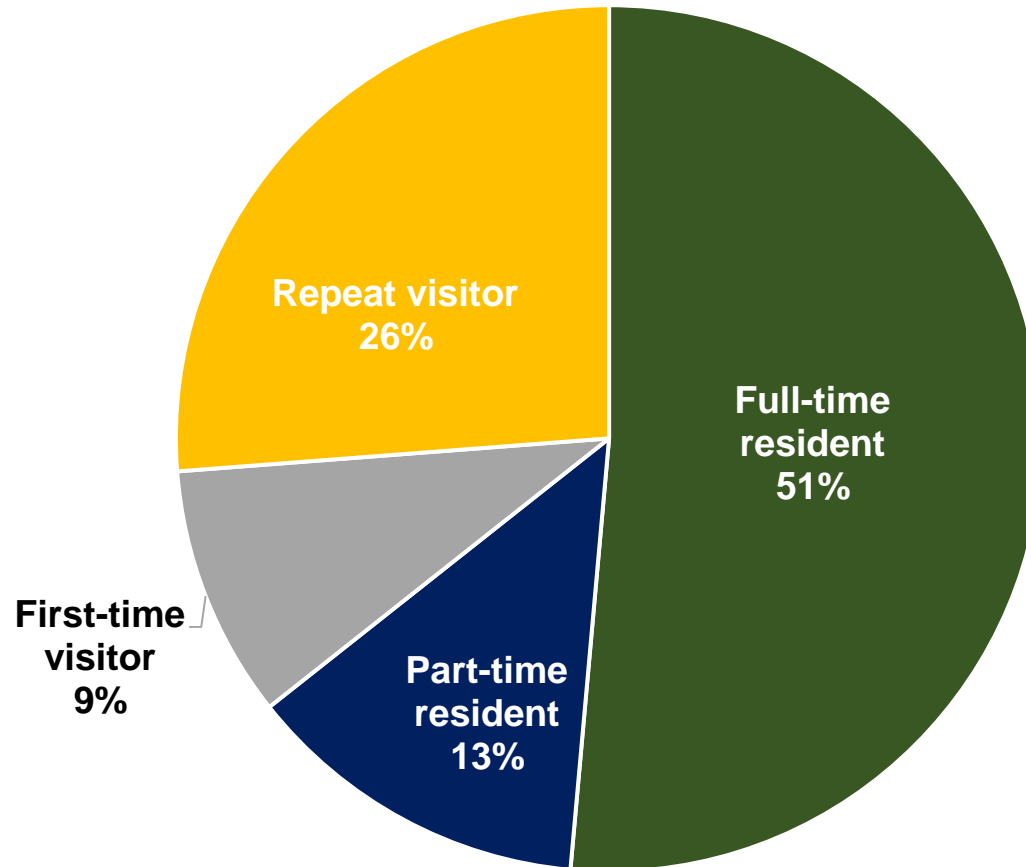

Spring 2024 (Apr-May)

Source: SUN Passenger Wifi Survey. Note: Results are weighted to match enplanements by flight route in the study period.

Expanded Passenger Type

Spring 2024 (Apr-May)

Source: SUN Passenger Wifi Survey. Note: Results are weighted to match enplanements by flight route in the study period.

SUN Passenger Mix by Flight

Spring 2024 (Apr-May)

Note: There were insufficient survey responses to accurately profile passengers on flights to LAX, ORD & SFO.

Source: SUN Passenger Wifi Survey. Note: Results are weighted to match enplanements by flight route in the study period.

(Full-time residents) What is the main purpose of your trip?

Spring 2024 (Apr-May)

Source: SUN Passenger Wifi Survey. Note: Results are weighted to match enplanements by flight route in the study period.