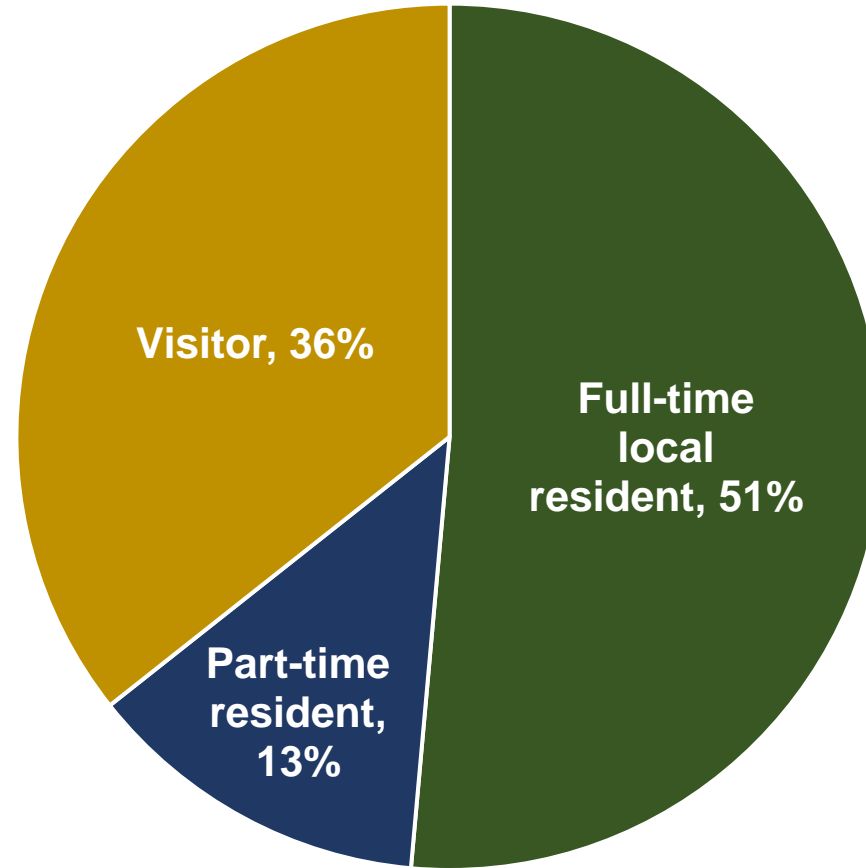

Passenger Type

Spring 2024 (Apr-May)

N=559

Source: SUN Passenger Wifi Survey. Note: Results are weighted to match enplanements by flight route in the study period.

Previous Visitation to Sun Valley

Universe: Visitors