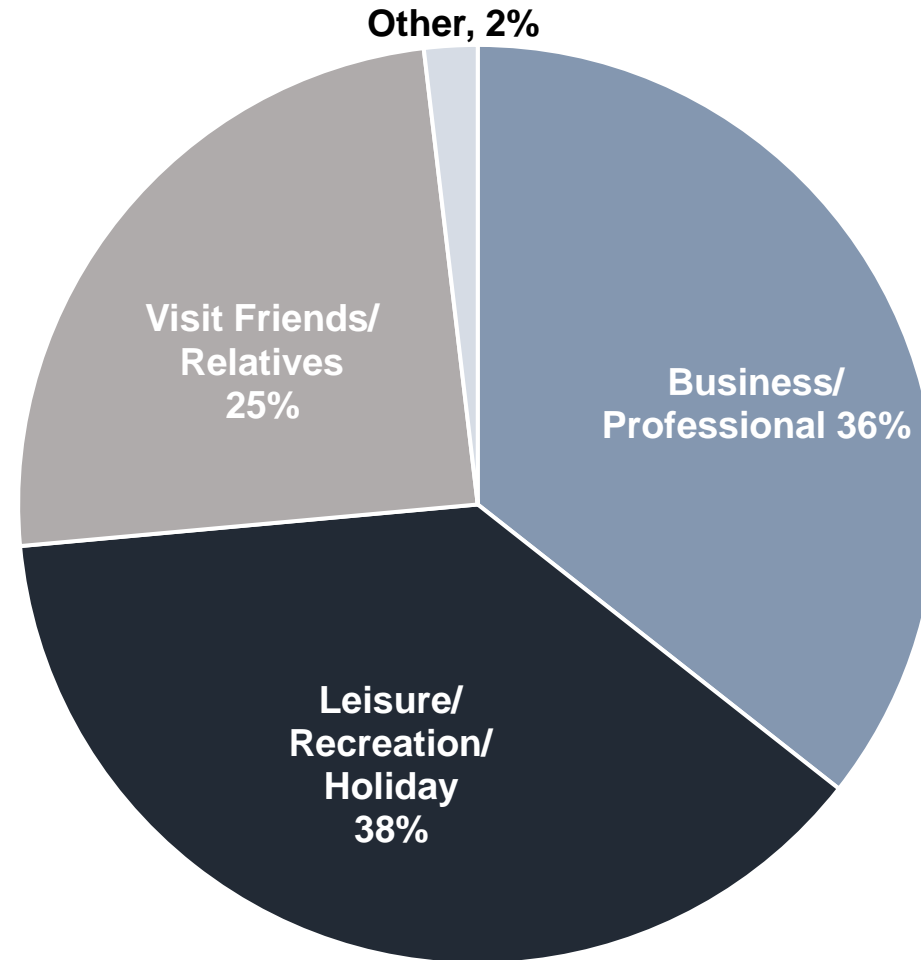

SUN Passenger Mix by Flight

Spring 2024 (Apr-May)

Note: There were insufficient survey responses to accurately profile passengers on flights to LAX, ORD & SFO.

Source: SUN Passenger Wifi Survey. Note: Results are weighted to match enplanements by flight route in the study period.

(Full-time residents) What is the main purpose of your trip?

Spring 2024 (Apr-May)

Source: SUN Passenger Wifi Survey. Note: Results are weighted to match enplanements by flight route in the study period.

(April visitors & PTRs) What was the main purpose of your visit to the Sun Valley area?

Spring 2024 (Apr-May)

Source: SUN Passenger Wifi Survey. Note: Results are weighted to match enplanements by flight route in the study period.