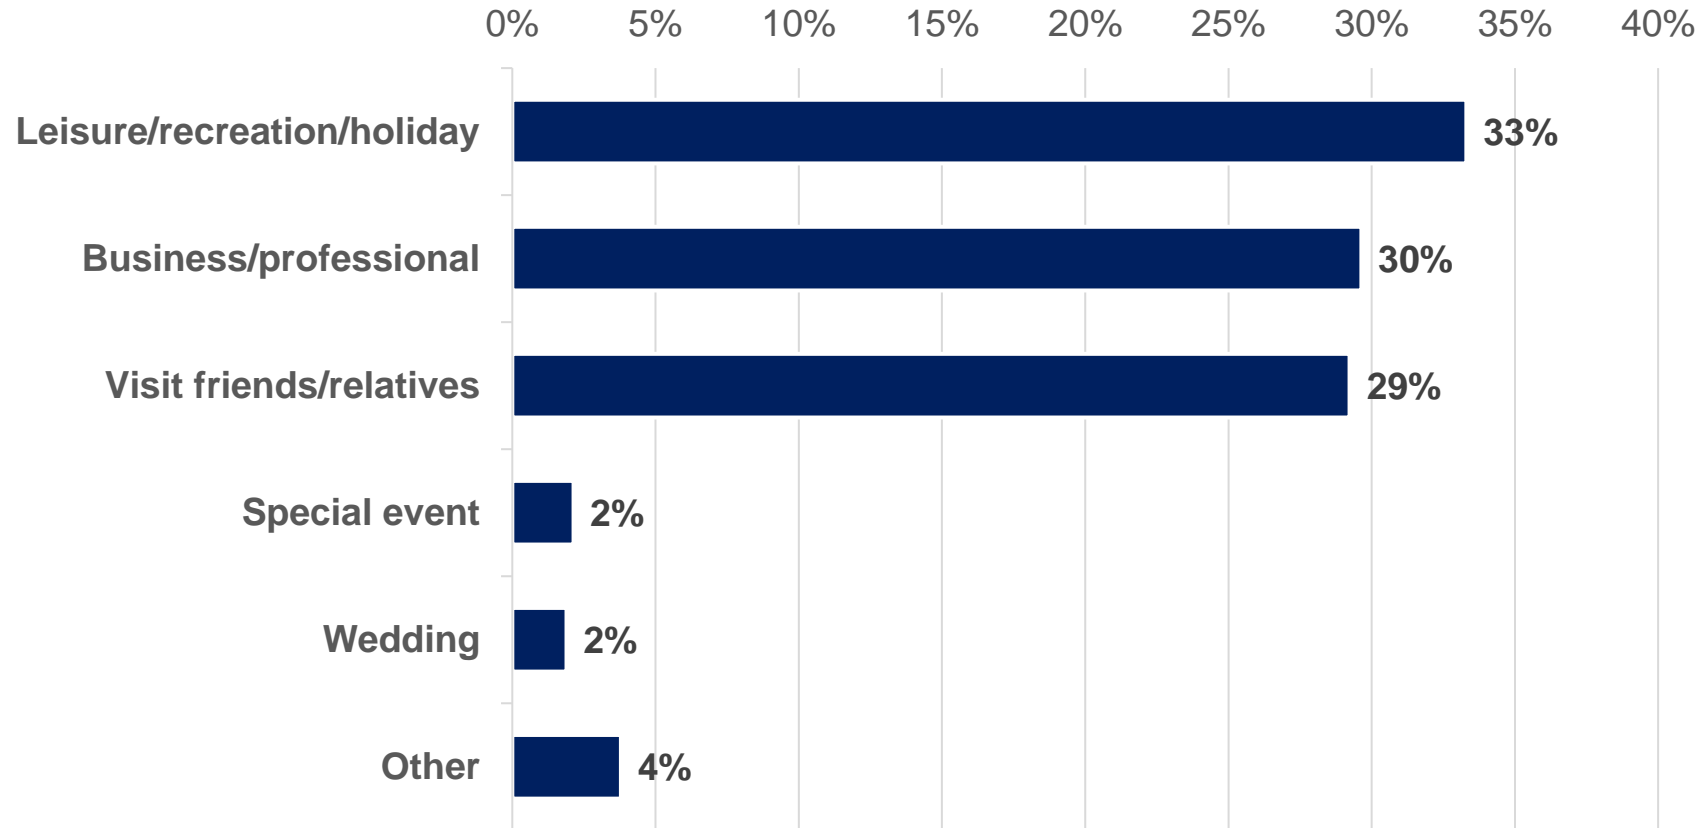

(Full-time residents) What is the main purpose of your trip?

Spring 2024 (Apr-May)

Source: SUN Passenger Wifi Survey. Note: Results are weighted to match enplanements by flight route in the study period.

(April visitors & PTRs) What was the main purpose of your visit to the Sun Valley area?

Spring 2024 (Apr-May)

Source: SUN Passenger Wifi Survey. Note: Results are weighted to match enplanements by flight route in the study period.

(May visitors & PTRs) What was the main purpose of your visit to the Sun Valley area this trip?

Spring 2024 (May only)

Source: SUN Passenger Wifi Survey. Note: Results are weighted to match enplanements by flight route in the study period.