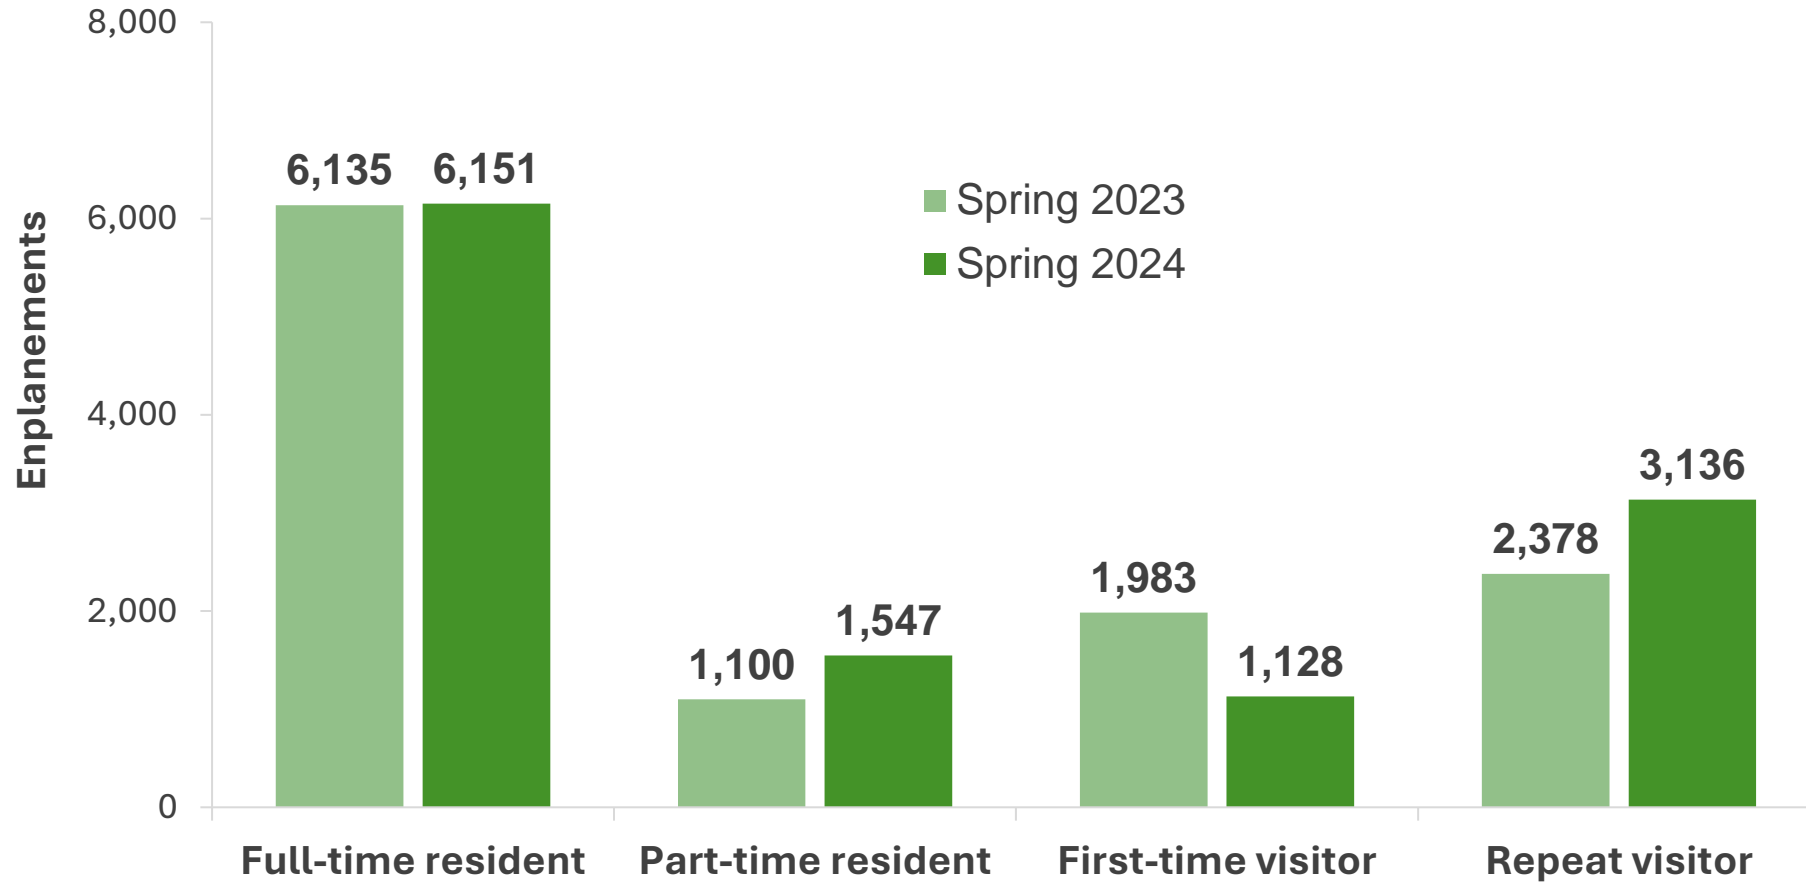

(April visitors & PTRs) What was the main purpose of your visit to the Sun Valley area?

Spring 2024 (Apr-May)

Source: SUN Passenger Wifi Survey. Note: Results are weighted to match enplanements by flight route in the study period.

(May visitors & PTRs) What was the main purpose of your visit to the Sun Valley area this trip?

Spring 2024 (May only)

Source: SUN Passenger Wifi Survey. Note: Results are weighted to match enplanements by flight route in the study period.

Designated Market Area | All Respondents

Spring 2024 (Apr-May)

Source: SUN Passenger Wifi Survey. Note: Results are weighted to match enplanements by flight route in the study period.

Enplanements by Passenger Type

Spring (Apr - May) 2023 - 2024

Source: SUN Passenger Wifi Survey. Note: Results are weighted to match enplanements by flight route in the study period.