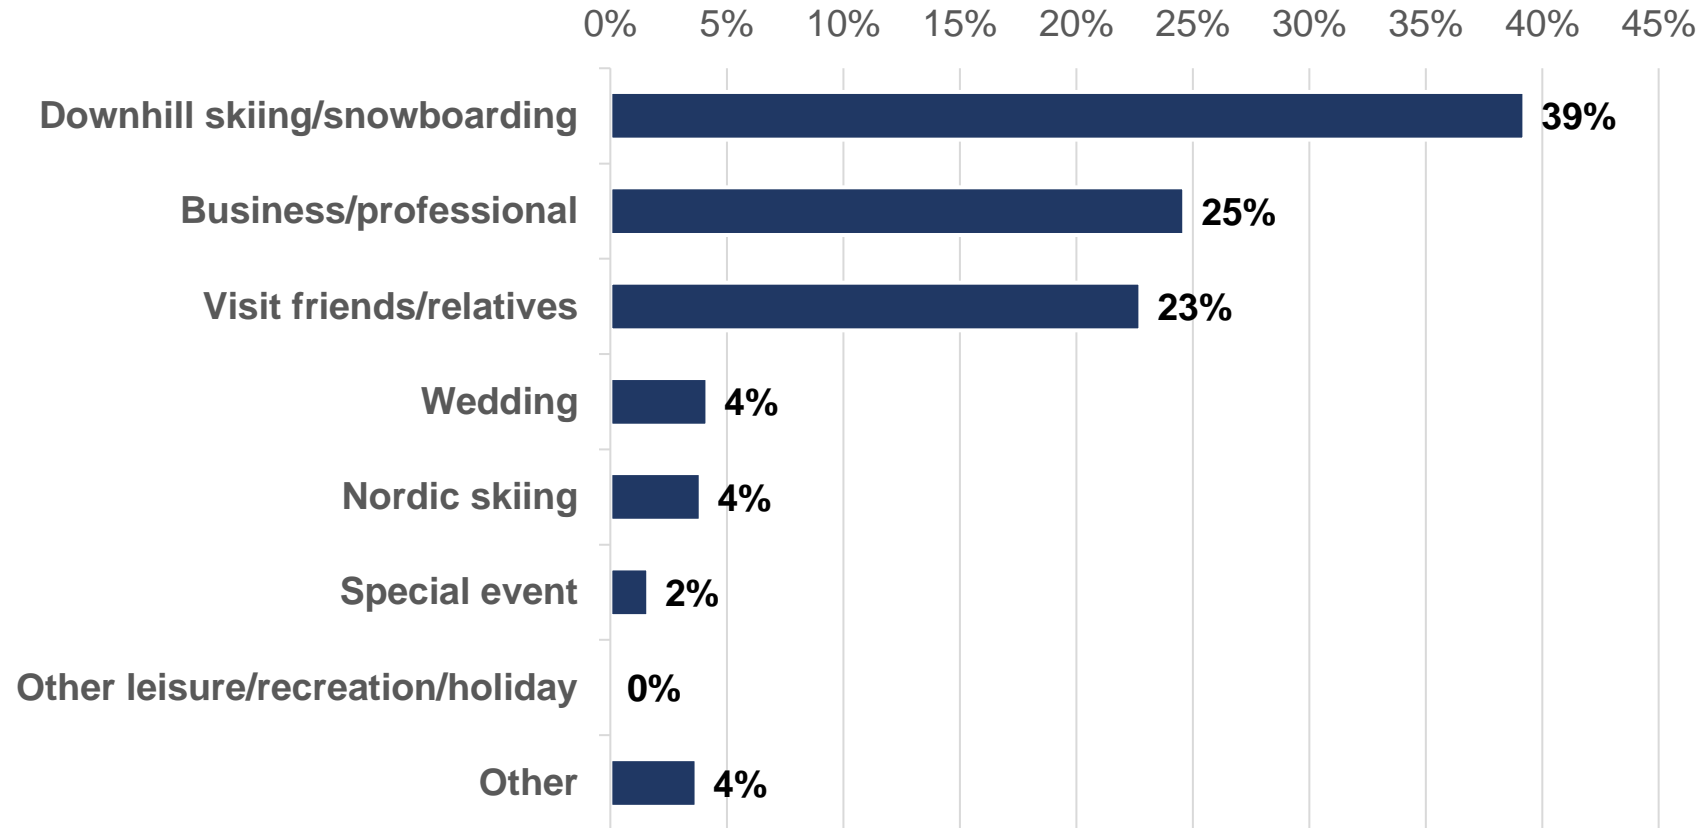

(Full-time residents) What is the main purpose of your trip?

Spring 2024 (Apr-May)

Source: SUN Passenger Wifi Survey. Note: Results are weighted to match enplanements by flight route in the study period.

(April visitors & PTRs) What was the main purpose of your visit to the Sun Valley area?

Spring 2024 (Apr-May)

Source: SUN Passenger Wifi Survey. Note: Results are weighted to match enplanements by flight route in the study period.

(May visitors & PTRs) What was the main purpose of your visit to the Sun Valley area this trip?

Spring 2024 (May only)

Source: SUN Passenger Wifi Survey. Note: Results are weighted to match enplanements by flight route in the study period.